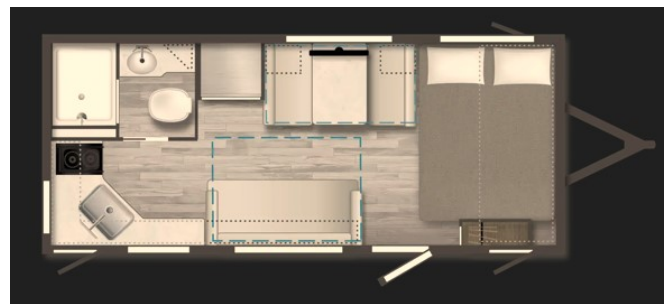

Disclaimer: Product information, pricing and photos are as accurate as possible and are subject to change without notice.

OPTIONS & EQUIPMENT

- CSA
- CANADIAN ELECTRICAL BREAKER CONFIGURATION
- VIST INTERIOR DECOR
- ACCESS STANDARD FEATURES
- DPU STORAGE
- FULL OVERLAY EUROPEAN STYLE CABINTRY
- CARPETLESS SLIDEOUTS
- ROLLER SHADES
- UNDERMOUNT STAINLESS-STEEL SINK
- RESIDENTIAL-STYLE FAUCET
- 1.1 CU.FT MICROWAVE
- 3.3 CU.FT 12V REFRIDERATOR
- RECESSED 2-BURNER COOKTOP W/ BACKLIT KNOBS
- UNDER-SINK STORAGE
- TOWEL RACK OR HOOKS
- 30" X 36" SHOWER W/ LARGE 14" X 22" SKYLIGHT
- ROOF VENT
- FOOT FLUSH TOILET
- UNDERBED STORAGE
- WARDROBE
- VERSATILE SLEEPING ARRANGEMENTS
- NXG ENGINEERED FRAME
- DURABLE SIDEWALL METAL
- 15" LOAD RANGE E TIRES
- DEXTER E-Z LUBE ACLES
- POWERED PATIO AWNING W/ LED LIGHTING
- ALL LED EXTERIOR LIGHTING
- FULLY ENCLOSED UNDERBELLY W/ RADIANT FOIL INSULATION
- ONE-PIECE TPO ROOF MEMBRANE
- AREODUNAMIC FRONT PROFILE
- REAR BACK-UP CAMERA PREP
- WEATHERPROOF JUCTION BOXES
- SOLID ENTRY STEPS
- TINTED WINDOWS
- 8,000 BTU ROOF A/C
- 18,000 BTU FURNACE
- 6-GALLON GAS/ELECTRIC/DSI WATER HEATER
- 49-GALLON FRESHWATER TANK
- 40-GALLON GRAY TANK