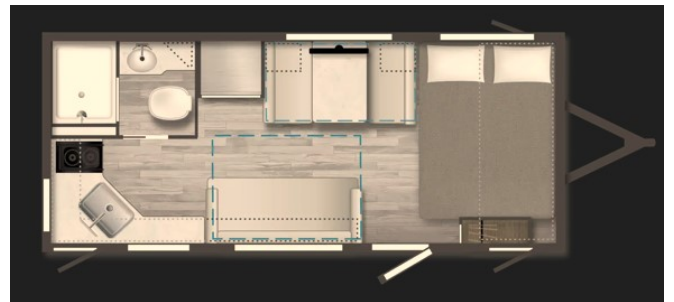

2026 WINNEBAGO ACCESS 18RK

MSRP \$44,980.00

\$151 Bi-Weekly

\$0 down @ 7.99% APR for 60/240 months

(\$14,748 C.O.B.) O.A.C.

Woody's Price \$34,980.00

SPECIFICATIONS

Year	2026
Manufacturer	WINNEBAGO
Brand	ACCESS
Model	18RK
Type	Travel Trailer
Status	New
Stock #	50742
Financing Available	✓
Warranty Available	Manufacturer
Suspension	N/A
Leveling	N/A
Exterior Length	22.6 ft.
Dry Weight	3900 lbs.
Sleeping Capacity	4 person(s)
Interior Colour	N/A
Exterior Colour	N/A
Slideouts	N/A

Disclaimer: Product information, pricing and photos are as accurate as possible and are subject to change without notice.

OPTIONS & EQUIPMENT

- CSA
- CANADIAN ELECTRICAL BREAKER CONFIGURATION
- VIST INTERIOR DECOR
- ACCESS STANDARD FEATURES
- DPU STORAGE
- FULL OVERLAY EUROPEAN STYLE CABINTRY
- CARPETLESS SLIDEOUTS
- ROLLER SHADES
- UNDERMOUNT STAINLESS-STEEL SINK
- RESIDENTIAL-STYLE FAUCET
- 1.1 CU.FT MICROWAVE
- 3.3 CU.FT 12V REFRIDERATOR
- RECESSED 2-BURNER COOKTOP W/ BACKLIT KNOBS
- UNDER-SINK STORAGE
- TOWEL RACK OR HOOKS
- 30" X 36" SHOWER W/ LARGE 14" X 22" SKYLIGHT
- ROOF VENT
- FOOT FLUSH TOILET
- UNDERBED STORAGE
- WARDROBE
- VERSATILE SLEEPING ARRANGEMENTS
- NXG ENGINEERED FRAME
- DURABLE SIDEWALL METAL
- 15" LOAD RANGE E TIRES
- DEXTER E-Z LUBE AXLES
- POWERED PATIO AWNING W/ LED LIGHTING
- ALL LED EXTERIOR LIGHTING
- FULLY ENCLOSED UNDERBELLY W/ RADIANT FOIL INSULATION
- ONE-PIECE TPO ROOF MEMBRANE
- AREODUNAMIC FRONT PROFILE
- REAR BACK-UP CAMERA PREP
- WEATHERPROOF JUCTION BOXES
- SOLID ENTRY STEPS
- TINTED WINDOWS
- 8,000 BTU ROOF A/C
- 18,000 BTU FURNACE
- 6-GALLON GAS/ELECTRIC/DSI WATER HEATER
- 49-GALLON FRESHWATER TANK
- 40-GALLON GRAY TANK