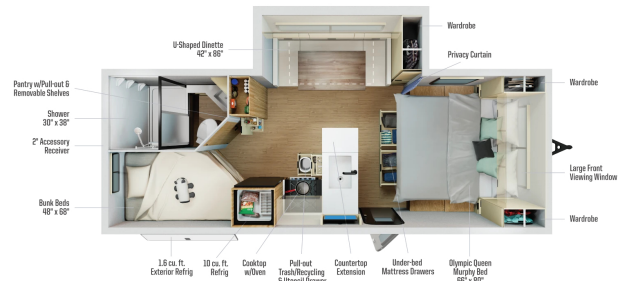

WOODY'S RV WORLD ABBOTSFORD

webleads@woodysrvworldabbotsford.dsmessage.com 1-844-854-1288

31708 Marshall Road, Abbotsford, BC V2T 6B1

Local 1-604-854-1288 | Fax 1-604-854-1406 | <https://www.woodysrv.com/>

MSRP $79,980.00

Woody's Price

2026 WINNEBAGO RV THRIVE 22MBH

SPECIFICATIONS

Year	2026
Manufacturer	WINNEBAGO RV
Brand	THRIVE
Model	22MBH
Type	Travel Trailer
Status	New
Stock #	50738
Financing Available	✓
Warranty Available	Manufacturer
Suspension	N/A
Leveling	N/A
Exterior Length	26.0 ft.
Dry Weight	5822 lbs.
Sleeping Capacity	8 person(s)
Interior Colour	N/A
Exterior Colour	Fiberglass
Slideouts	1

Disclaimer: Product information, pricing and photos are as accurate as possible and are subject to change without notice.

SELLING FEATURES

Specifications and Features:

- Exterior Length: 26'
- Exterior Height: 11'4"
- Exterior Width: 8'
- Awning Length: 17'
- Interior Height: 6'8"
- Freshwater Tank Capacity: 60 gallons
- Black Water Tank Capacity: 49 gallons
- Gray Water Tank Capacity: 49 gallons
- LP Capacity: 40 lbs
- GVWR: 7,...

OPTIONS & EQUIPMENT

- CANADIAN ELECTRICAL BREAKER CONFIGURATION
- CSA
- THRIVE FEATURES PACKAGE
- MODERN LUXE PACKAGE
- TANKLESS WATER HEATER
- HEATED AND ENCLOSED HOLDING TANKS
- SMART TV
- ROLLER SHADES
- CARPETLESS SLIDEOUTS
- RESIDENTIAL RECESSED CEILING LIGHTS
- JBL BLUETOOTH SOUND UNIT W/ INTERIOR & EXTERIOR SPEAKERS
- SOFT-CLOSE CABINETS & DRAWERS
- MAGNETIC DOOR/DRAWER CATCHES
- CUSTOM RENAISSANCE COLLECTION FURNITURE- EXCLUSIVE FOR WINNEBAGO
- 30AMP POWER CORD
- 200 WATT SOLAR PANEL W/ 30AMP CHARGE CONTROLLER
- MICROWAVE
- RECESSED LP 3-BURNER COOKTOP/OVEN COMBO
- 10.6 CU.FT 12V FRIDGE
- MOLDED FIBERGLASS COUNTERTOPS
- PULL OUT TRASH/RECYCLE BINS
- PULL OUT PANTRY SHELVES
- REMOVABLE UTENSIL DRAWER
- 14" X 22" SKYLIGHT
- POWER VENT FAN
- 66" X 80" OLYMPIC QUEEN MURPHY BED
- NCG ENGINEERED FRAME
- FIBERGLASS SIDEWALLS