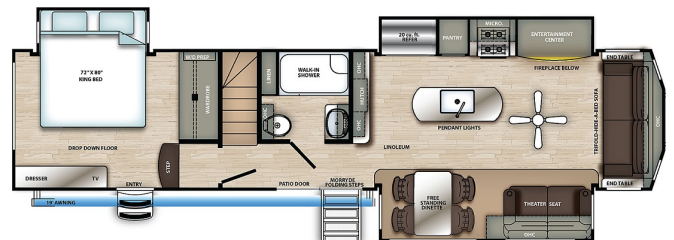

SPECIAL UNIT

$68,995.00

2023 FOREST RIVER GRAND RIVER 391FLD

SPECIFICATIONS

Year	2023
Manufacturer	FOREST RIVER
Brand	GRAND RIVER
Model	391FLD
Type	Park Model
Status	PreOwned
Stock #	LOFT
Financing Available	✓
Suspension	N/A
Leveling	N/A
Exterior Length	40.1 ft.
Dry Weight	10998 lbs.
Sleeping Capacity	6 person(s)
Interior Colour	N/A
Exterior Colour	N/A
Slideouts	3

Disclaimer: Product information, pricing and photos are as accurate as possible and are subject to change without notice.

Powered by focusRV