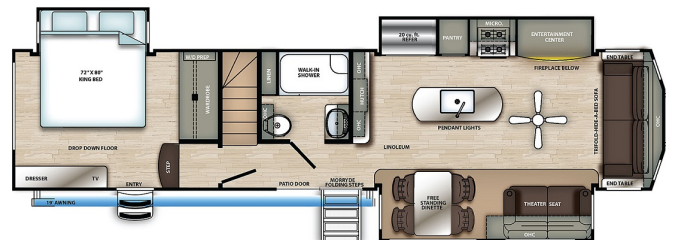

**SPECIAL UNIT**

**\$58,995.00**

**2023 FOREST RIVER GRAND RIVER 391FLD**

**SPECIFICATIONS**

Year	2023
Manufacturer	FOREST RIVER
Brand	GRAND RIVER
Model	391FLD
Type	Park Model
Status	PreOwned
Stock #	LOFT
Financing Available	✓
Suspension	N/A
Leveling	N/A
Exterior Length	40.1 ft.
Dry Weight	10998 lbs.
Sleeping Capacity	6 person(s)
Interior Colour	N/A
Exterior Colour	N/A
Slideouts	3