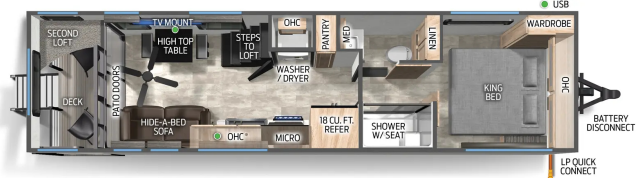

**SPECIAL UNIT**

**\$59,995.00**

Originally \$69,995

**\$316 Bi-Weekly**

**2026 FOREST RIVER CHEROKEE TIMBERWOLF 200G**

**SPECIFICATIONS**

Year	2026
Manufacturer	FOREST RIVER
Brand	CHEROKEE TIMBERWOLF
Model	200G
Type	Destination Trailer
Status	New
Stock #	P3127
Financing Available	✓
Warranty Available	✓
Suspension	N/A
Leveling	N/A
Exterior Length	35.8 ft.
Dry Weight	8294 lbs.
Sleeping Capacity	8 person(s)
Interior Colour	N/A
Exterior Colour	N/A
Slideouts	N/A

**Disclaimer:** Product information, pricing and photos are as accurate as possible and are subject to change without notice.

**SELLING FEATURES**

Specifications and Features:

- HITCH WEIGHT: 1,075 lb.
- GVWR: 11,275 lb.
- UVW: 8,294 lb.
- CCC: 2,981 lb.
- EXTERIOR LENGTH: 35' 8"
- EXTERIOR HEIGHT: 13' 6"
- EXTERIOR WIDTH: 96"
- FRESH WATER: 40 gal.
- GRAY WATER: 40 gal.
- BLACK WATER: 40 gal.