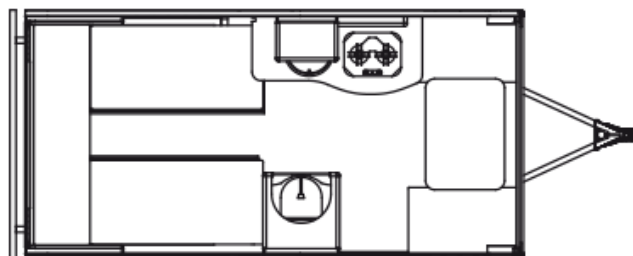

## 2017 SAFARI CONDO ALTO R1713

### SPECIFICATIONS

Year	2017
Manufacturer	SAFARI CONDO
Brand	ALTO
Model	R1713
Type	Travel Trailer
Status	PreOwned
Stock #	C7846
Financing Available	✓
Warranty Available	✓
Suspension	Torflex
Leveling	Manual
Exterior Length	17.0 ft.
Dry Weight	N/A lbs.
Sleeping Capacity	3 person(s)
Interior Colour	DANISH MAPLE/ BLUE SKY/ CONCRETE
Exterior Colour	SILVER
Slideouts	N/A