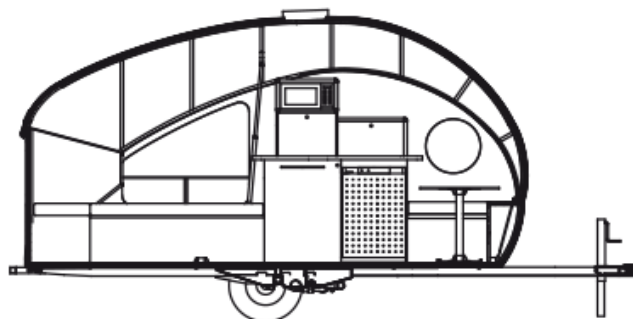

## 2017 SAFARI CONDO ALTO R1713

### SPECIFICATIONS

Year	2017
Manufacturer	SAFARI CONDO
Brand	ALTO
Model	R1713
Type	Travel Trailer
Status	PreOwned
Stock #	C7846
Financing Available	✓
Warranty Available	✓
Suspension	Torflex
Leveling	Manual
Exterior Length	17.0 ft.
Dry Weight	N/A lbs.
Sleeping Capacity	3 person(s)
Interior Colour	DANISH MAPLE/ BLUE SKY/ CONCRETE
Exterior Colour	SILVER
Slideouts	N/A

### SELLING FEATURES

- Canadian Built!
- Light Weight yet Strong Construction
- Aluminum Frame
- Honeycomb Composite Floor, Walls & Roof
- 2X 20lbs Propane Tanks
- Deep Tint Windows Throughout
- Optional Floor Mounted Air Conditioner
- Rooftop Solar Equipped
- Truma Hot Water/ Furnace Combo
- Optional Microwave
- St...