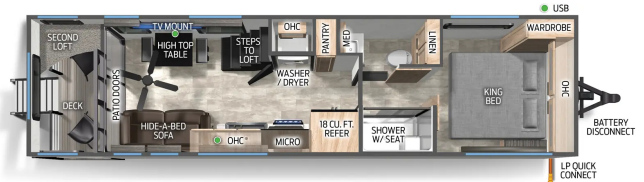

SPECIAL UNIT

\$59,995.00

Originally \$69,995

\$316 Bi-Weekly

2026 FOREST RIVER CHEROKEE TIMBERWOLF 200G

SPECIFICATIONS

Year	2026
Manufacturer	FOREST RIVER
Brand	CHEROKEE TIMBERWOLF
Model	200G
Type	Destination Trailer
Status	New
Stock #	P3125
Financing Available	✓
Warranty Available	✓
Suspension	N/A
Leveling	N/A
Exterior Length	35.8 ft.
Dry Weight	8294 lbs.
Sleeping Capacity	8 person(s)
Interior Colour	N/A
Exterior Colour	N/A
Slideouts	N/A

Disclaimer: Product information, pricing and photos are as accurate as possible and are subject to change without notice.

SELLING FEATURES

Specifications and Features

- HITCH WEIGHT: 1,075 lb.
- GVWR: 11,275 lb.
- UVW: 8,294 lb.
- CCC: 2,981 lb.
- EXTERIOR LENGTH: 35' 8"
- EXTERIOR HEIGHT: 13' 6"
- EXTERIOR WIDTH: 96"
- FRESH WATER: 40 gal.
- GRAY WATER: 40 gal.
- BLACK WATER: 40 gal.