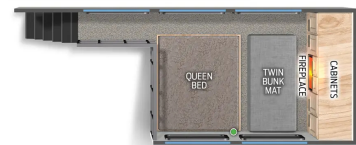

SPECIAL UNIT

\$59,995.00

Originally \$69,995

\$316 Bi-Weekly

2026 FOREST RIVER CHEROKEE TIMBERWOLF 200G

SPECIFICATIONS

Year	2026
Manufacturer	FOREST RIVER
Brand	CHEROKEE TIMBERWOLF
Model	200G
Type	Destination Trailer
Status	New
Stock #	P3125
Financing Available	✓
Warranty Available	✓
Suspension	N/A
Leveling	N/A
Exterior Length	35.8 ft.
Dry Weight	8294 lbs.
Sleeping Capacity	8 person(s)
Interior Colour	N/A
Exterior Colour	N/A
Slideouts	N/A

Disclaimer: Product information, pricing and photos are as accurate as possible and are subject to change without notice.

SELLING FEATURES

Specifications and Features

- HITCH WEIGHT: 1,075 lb.
- GVWR: 11,275 lb.
- UVW: 8,294 lb.
- CCC: 2,981 lb.
- EXTERIOR LENGTH: 35' 8"
- EXTERIOR HEIGHT: 13' 6"
- EXTERIOR WIDTH: 96"
- FRESH WATER: 40 gal.
- GRAY WATER: 40 gal.
- BLACK WATER: 40 gal.