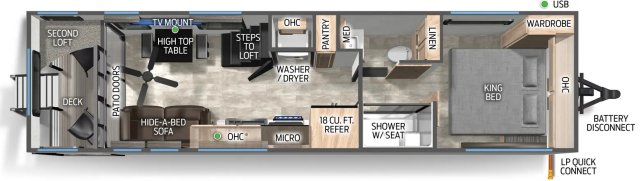

SPECIAL UNIT

\$59,995.00

Originally \$69,995

\$316 Bi-Weekly

2026 FOREST RIVER CHEROKEE TIMBERWOLF 200G

SPECIFICATIONS

Year	2026
Manufacturer	FOREST RIVER
Brand	CHEROKEE TIMBERWOLF
Model	200G
Type	Destination Trailer
Status	New
Stock #	P3126
Financing Available	✓
Warranty Available	✓
Suspension	N/A
Leveling	N/A
Exterior Length	35.8 ft.
Dry Weight	8294 lbs.
Sleeping Capacity	8 person(s)
Interior Colour	N/A
Exterior Colour	N/A
Slideouts	N/A

Disclaimer: Product information, pricing and photos are as accurate as possible and are subject to change without notice.

SELLING FEATURES

Specifications and Features:

- HITCH WEIGHT: 1,075 lb.
- GVWR: 11,275 lb.
- UVW: 8,294 lb.
- CCC: 2,981 lb.
- EXTERIOR LENGTH: 35' 8"
- EXTERIOR HEIGHT: 13' 6"
- EXTERIOR WIDTH: 96"
- FRESH WATER: 40 gal.
- GRAY WATER: 40 gal.
- BLACK WATER: 40 gal.