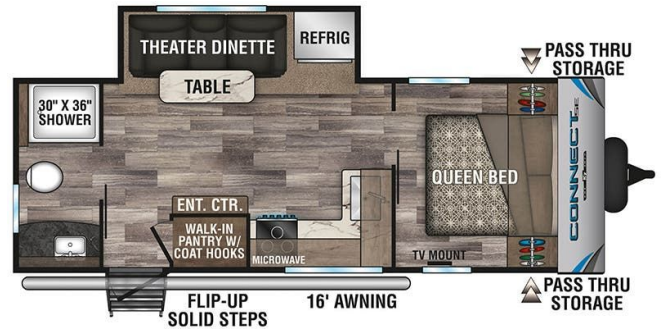

2022 KZ CONNECT SE 221RBSE

SPECIFICATIONS

Year	2022
Manufacturer	KZ
Brand	CONNECT SE
Model	221RBSE
Type	Travel Trailer
Status	PreOwned
Stock #	23622
Financing Available	✘
Warranty Available	✘
Suspension	N/A
Leveling	N/A
Exterior Length	27.0 ft.
Dry Weight	5320 lbs.
Sleeping Capacity	3 person(s)
Interior Colour	Gray
Exterior Colour	White
Slideouts	1

Disclaimer: Product information, pricing and photos are as accurate as possible and are subject to change without notice.

SELLING FEATURES

Introducing the 2022 Connect SE 221RBSE, from KZ. The Connect SE 221RBSE contains everything you will need to make traveling effortless and straightforward. This travel trailer sleeps up to 3 people. Inside the Connect SE 221RBSE, you will find a theater seating sofa with a free standing dinette ...

OPTIONS & EQUIPMENT

- FRONT POWER TONGUE JACK
- SPARE TIRE
- POWER AWNING
- MICROWAVE
- OVEN
- 3-BURNER STOVE TOP
- THEATER SEAT SOFA
- QUEEN BED
- FREE STANDING DINETTE TABLE

Powered by focusRV