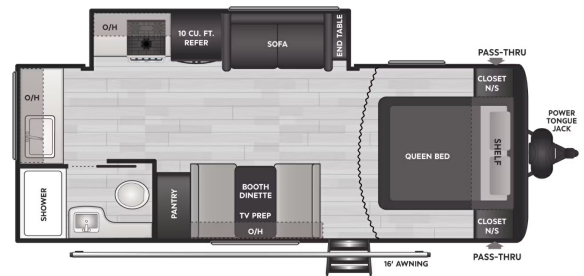

SPECIAL UNIT

2025 KEYSTONE HIDEOUT 224ML

SPECIFICATIONS

Year	2025
Manufacturer	KEYSTONE
Brand	HIDEOUT
Model	224ML
Type	Travel Trailer
Status	New
Stock #	8690
Financing Available	✓
Warranty Available	✓
Suspension	N/A
Leveling	N/A
Exterior Length	22.0 ft.
Dry Weight	5642 lbs.
Sleeping Capacity	4 person(s)
Interior Colour	N/A
Exterior Colour	N/A
Slideouts	1

Disclaimer: Product information, pricing and photos are as accurate as possible and are subject to change without notice.

SELLING FEATURES

The 2025 Keystone Hideout Sport 224ML is a double-axle travel trailer designed for comfort and convenience, making it an excellent choice for couples and small families seeking adventure.

Key Specifications

- **Length:** 26' 2"
- **Dry Weight:** 5,477 lbs
- **Hitch Weight:** 665 lbs
- ...

Powered by focusRV