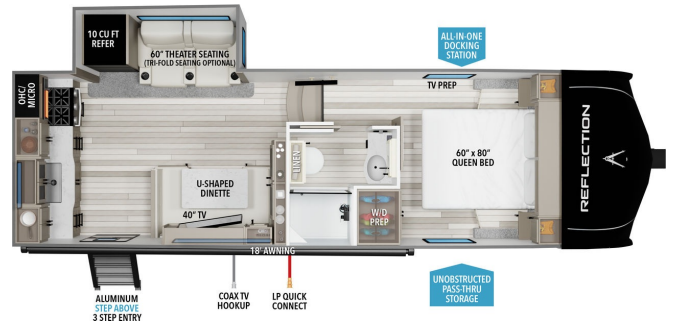

Woody's Price

2026 GRAND DESIGN REFLECTION 100 22RK

SPECIFICATIONS

| | |
|---------------------|----------------|
| Year | 2026 |
| Manufacturer | GRAND DESIGN |
| Brand | REFLECTION 100 |
| Model | 22RK |
| Type | Fifth Wheel |
| Status | New |
| Stock # | 50721 |
| Financing Available | ✓ |
| Warranty Available | Manufacturer |
| Suspension | N/A |
| Leveling | N/A |
| Exterior Length | 26.9 ft. |
| Dry Weight | 6930 lbs. |
| Sleeping Capacity | 6 person(s) |
| Interior Colour | COLLINS |
| Exterior Colour | Fiberglass |
| Slideouts | 1 |

Disclaimer: Product information, pricing and photos are as accurate as possible and are subject to change without notice.

SELLING FEATURES

Specifications and Features:

- Exterior Length (ft): 26'11"
- Exterior Width (ft): 8'0"
- Exterior Height (ft): 12'0"
- Gross Vehicle Weight Rating (GVWR) (lbs): 9,995
- Unloaded Weight (lbs): 6,930
- Payload Capacity (lbs): 3065
- Hitch Weight (lbs): 1086
- Black Water Tanks: 1
- Total Black...