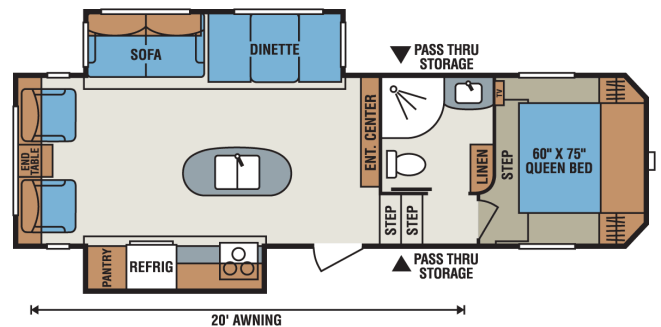

Disclaimer: Product information, pricing and photos are as accurate as possible and are subject to change without notice.

SELLING FEATURES

Specifications and Features:

- Exterior Width: 96 inches
- Interior Height: 92 inches
- Exterior Height (with A/C): 12 feet 7 inches
- Refrigerator: 6 cubic feet
- Water Heater Capacity: 6 gallons (Gas/Electric with DSI)
- LP Gas Capacity: 60 lbs
- Furnace: 30,000 BTUs
- Tire Size: 15 inches
- ...

OPTIONS & EQUIPMENT

- SLEEPING AREA 2
- QUEEN BED
- CD/DVD PLAYER
- # OF TVS 1
- 2 DOOR FRIDGE
- SIZE IN CU.FT.8
- MICROWAVE
- RANGE WITH OVEN
- POWER RANGE HOOD
- DELUXE GALLEY FAUCETS
- EXTERIOR SHOWER
- AMPLIFIED TV ANTENNA
- CABLE TV HOOK-UP
- SATELLITE DISH
- AWNING (POWER)
- ELETRIC LANDING GEAR
- FIBERGLASS WALLS
- 4 STABILIZER JACKS (POWER)
- ROOF A/CS 1 UNITS
- DUCTED
- ROOF:RUBBER/TPO
- TRUSS STYLE ROOF
- VENT COVERS