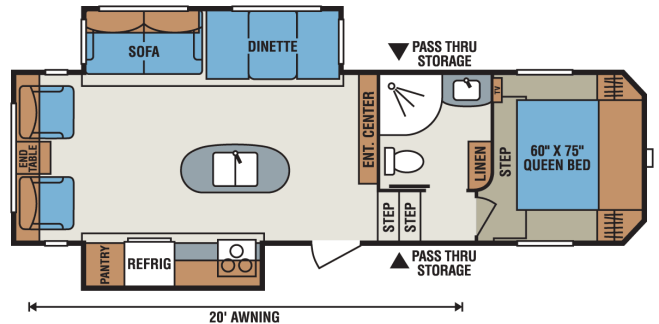

Disclaimer: Product information, pricing and photos are as accurate as possible and are subject to change without notice.

SELLING FEATURES

Specifications and Features:

- Exterior Width: 96 inches
- Interior Height: 92 inches
- Exterior Height (with A/C): 12 feet 7 inches
- Refrigerator: 6 cubic feet
- Water Heater Capacity: 6 gallons (Gas/Electric with DSI)
- LP Gas Capacity: 60 lbs
- Furnace: 30,000 BTUs
- Tire Size: 15 inches
- ...

OPTIONS & EQUIPMENT

- SLEEPING AREA 2
- QUEEN BED
- CD/DVD PLAYER
- # OF TVS 1
- 2 DOOR FRIDGE
- SIZE IN CU.FT.8
- MICROWAVE
- RANGE WITH OVEN
- POWER RANGE HOOD
- DELUXE GALLEY FAUCETS
- EXTERIOR SHOWER
- AMPLIFIED TV ANTENNA
- CABLE TV HOOK-UP
- SATELLITE DISH
- AWNING (POWER)
- ELETRIC LANDING GEAR
- FIBERGLASS WALLS
- 4 STABILIZER JACKS (POWER)
- ROOF A/CS 1 UNITS
- DUCTED
- ROOF:RUBBER/TPO
- TRUSS STYLE ROOF
- VENT COVERS