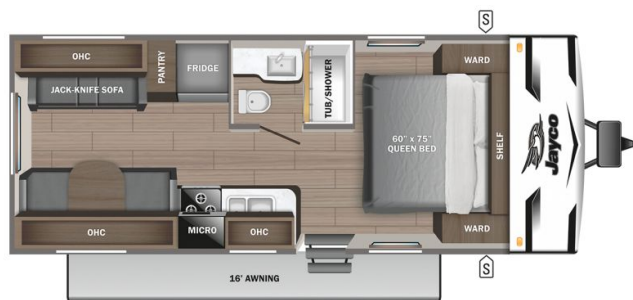

2024 JAYCO JAY FLIGHT SLX 210QB

SPECIFICATIONS

Year	2024
Manufacturer	JAYCO
Brand	JAY FLIGHT SLX
Model	210QB
Type	Travel Trailer
Status	PreOwned
Stock #	23606
Financing Available	✘
Warranty Available	✘
Suspension	N/A
Leveling	N/A
Exterior Length	25.7 ft.
Dry Weight	4395 lbs.
Sleeping Capacity	6 person(s)
Interior Colour	Modern Farmhouse
Exterior Colour	White / Gray
Slideouts	N/A

Disclaimer: Product information, pricing and photos are as accurate as possible and are subject to change without notice.

SELLING FEATURES

Introducing the 2024 Jay Flight SLX 210QB, from Jayco. The Jay Flight SLX 210QB contains everything you will need to make traveling effortless and straightforward. This travel trailer sleeps up to 6 people. Inside the Jay Flight SLX 210QB, you will find a four seat bench dinette that converts int...

OPTIONS & EQUIPMENT

- FRONT POWER TONGUE JACK
- SPARE TIRE
- QUEEN BED
- POWER AWNING
- FOUR SEAT BENCH DINETTE
- JACK-KNIFE SOFA
- 3-BURNER STOVE TOP
- MICROWAVE
- OVEN

Powered by focusRV