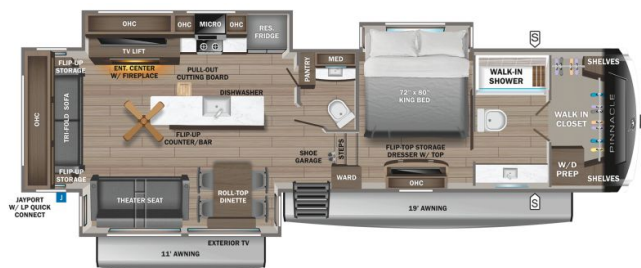

SICARD RV

sales.leads.focusrv@sicardrv.com 1-800-688-2210
7526 Regional Road 20, West Lincoln, ON L0R 2A0
Local 1-905-957-3344 | www.sicardrv.com

SPECIAL UNIT

2026 JAYCO PINNACLE 36FBTS

SPECIFICATIONS

Year	2026
Manufacturer	JAYCO
Brand	PINNACLE
Model	36FBTS
Type	Fifth Wheel
Status	New
Stock #	23609
Financing Available	✘
Warranty Available	✘
Suspension	N/A
Leveling	N/A
Exterior Length	40.5 ft.
Dry Weight	14903 lbs.
Sleeping Capacity	4 person(s)
Interior Colour	Gray
Exterior Colour	Midnight Charcoal
Slideouts	3

Disclaimer: Product information, pricing and photos are as accurate as possible and are subject to change without notice.

SELLING FEATURES

Introducing the 2026 Pinnacle 36FBTS, made by Jayco. This fifth wheel provides you with all of the comforts you need and sleeps up to 4 people. Inside this Pinnacle 36FBTS, you will find a tri-fold sofa that converts to another bed for an additional sleeping space when needed. Included with this ...