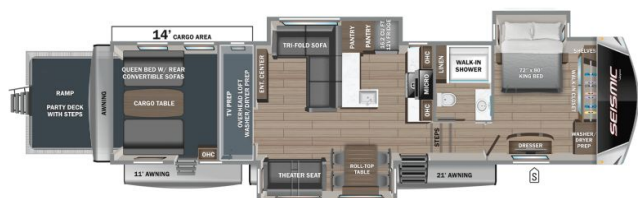

SICARD RV

sales.leads.focusrv@sicardrv.com 1-800-688-2210
7526 Regional Road 20, West Lincoln, ON L0R 2A0
Local 1-905-957-3344 | www.sicardrv.com

2026 JAYCO SEISMIC 395

SPECIFICATIONS

Year	2026
Manufacturer	JAYCO
Brand	SEISMIC
Model	395
Type	Toy Hauler
Status	New
Stock #	23610
Financing Available	✘
Warranty Available	✘
Suspension	N/A
Leveling	N/A
Exterior Length	45.8 ft.
Dry Weight	16135 lbs.
Sleeping Capacity	9 person(s)
Interior Colour	Linen
Exterior Colour	White / Black
Slideouts	3

Disclaimer: Product information, pricing and photos are as accurate as possible and are subject to change without notice.

SELLING FEATURES

Introducing the 2026 Seismic 395, make by Jayco. The Seismic 395 offers the ability to sleep in comfort and bring all the toys along for the ride. This toy hauler fifth wheel sleeps up to 9 people. Inside this Seismic 395, you will find a power lift bunk in the cargo bay providing additional slee...

OPTIONS & EQUIPMENT

- CUSTOMER VALUE PACKAGE
- CANADIAN STANDARDS
- 5 STAR HANDLING PACKAGE
- OUTSIDE GRIDDLE FOR JAYPORT SYSTEM
- HALF BATH

Powered by focusRV