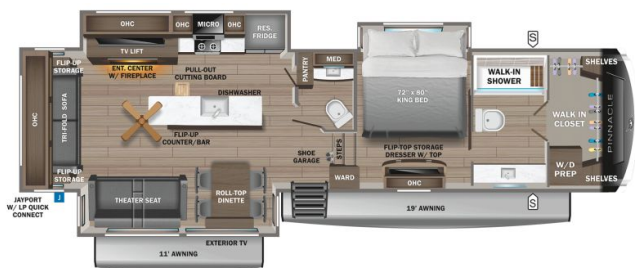

2026 JAYCO PINNACLE 36FBTS

SPECIFICATIONS

Year	2026
Manufacturer	JAYCO
Brand	PINNACLE
Model	36FBTS
Type	Fifth Wheel
Status	New
Stock #	23612
Financing Available	✘
Warranty Available	✘
Suspension	N/A
Leveling	N/A
Exterior Length	40.5 ft.
Dry Weight	14863 lbs.
Sleeping Capacity	4 person(s)
Interior Colour	Gray
Exterior Colour	White / Black
Slideouts	3

Disclaimer: Product information, pricing and photos are as accurate as possible and are subject to change without notice.

SELLING FEATURES

Introducing the 2026 Pinnacle 36FBTS, made by Jayco. This fifth wheel provides you with all of the comforts you need and sleeps up to 4 people. Inside this Pinnacle 36FBTS, you will find a tri-fold sofa that converts to another bed for an additional sleeping space when needed. Included with this ...