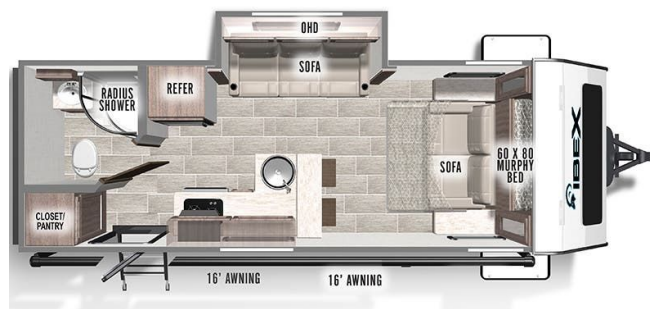

2023 FOREST RIVER IBEX 19MSB

SPECIFICATIONS

Year	2023
Manufacturer	FOREST RIVER
Brand	IBEX
Model	19MSB
Type	Travel Trailer
Status	PreOwned
Stock #	23603
Financing Available	✘
Warranty Available	✘
Suspension	N/A
Leveling	N/A
Exterior Length	24.8 ft.
Dry Weight	5355 lbs.
Sleeping Capacity	4 person(s)
Interior Colour	Light Gray
Exterior Colour	Gray
Slideouts	1

Disclaimer: Product information, pricing and photos are as accurate as possible and are subject to change without notice.

SELLING FEATURES

Introducing the 2023 Ibex 19MSB, from Forest River. The RV contains everything you will need to make traveling effortless and straightforward. This travel trailer sleeps up to 4 people. Inside the Ibex 19MSB, you will find a murphy bed, as well as a jack-knife sofa with a free standing dinette ta...

OPTIONS & EQUIPMENT

- FRONT POWER TONGUE JACK
- ROOF LADDER
- SPARE TIRE
- JACK-KNIFE SOFA
- POWER AWNING
- 2 BURNER COOKTOP
- CONVECTION MICROWAVE
- MURPHY BED
- FREE STANDING DINETTE TABLE W/FOLDABLE LEGS