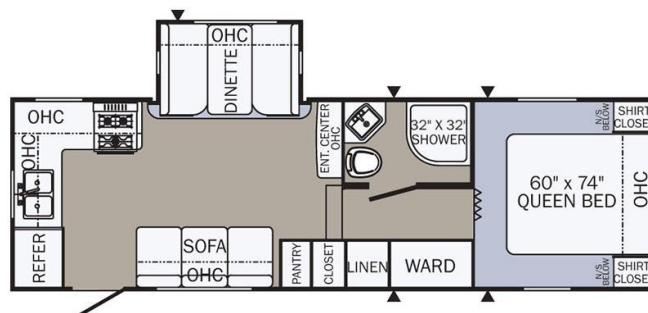

### SPECIFICATIONS

Year	2018
Manufacturer	PALOMINO
Brand	PUMA
Model	255RKS
Type	Fifth Wheel
Status	PreOwned
Stock #	23583
Financing Available	✘
Warranty Available	✘
Suspension	N/A
Leveling	N/A
Exterior Length	28.3 ft.
Dry Weight	6738 lbs.
Sleeping Capacity	6 person(s)
Interior Colour	Brown
Exterior Colour	Brown
Slideouts	1

### SELLING FEATURES

Introducing the 2018 Puma 255RKS, from Palomino. The Puma 255RKS contains everything you will need to make traveling effortless and straightforward. This fifth wheel sleeps up to 6 people. Inside the Puma 255RKS, you will find a four seat bench dinette that converts into a bed providing additiona...