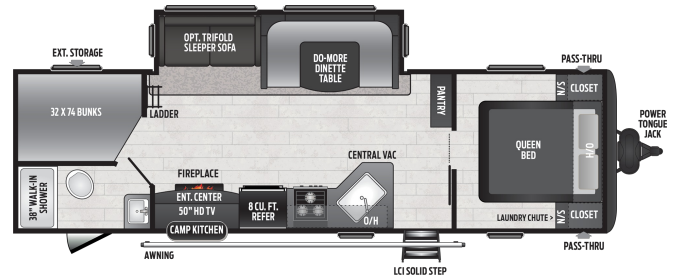

### 2020 KEYSTONE HIDEOUT 28BHS

#### SPECIFICATIONS

Year	2020
Manufacturer	KEYSTONE
Brand	HIDEOUT
Model	28BHS
Type	Travel Trailer
Status	PreOwned
Stock #	8677
Financing Available	✓
Warranty Available	✓
Suspension	N/A
Leveling	N/A
Exterior Length	28.0 ft.
Dry Weight	6870 lbs.
Sleeping Capacity	9 person(s)
Interior Colour	LODGE
Exterior Colour	Aluminum
Slideouts	1