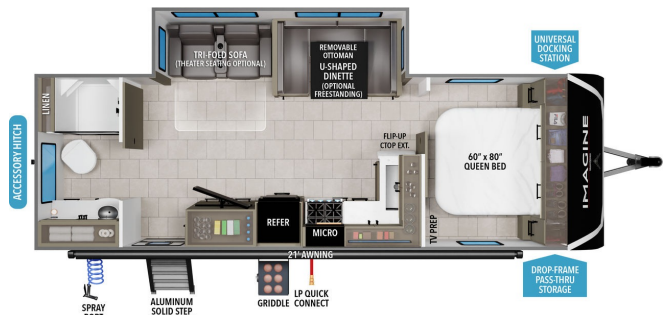

\$259 Bi-Weekly

\$0 down @ 7.99% APR for 60/240 months

(\$25,289 C.O.B.) O.A.C.

Woody's Price \$63,980.00

2026 GRAND DESIGN IMAGINE 2600RB

SPECIFICATIONS

Year	2026
Manufacturer	GRAND DESIGN
Brand	IMAGINE
Model	2600RB
Type	Travel Trailer
Status	New
Stock #	50674
Financing Available	✓
Warranty Available	Manufacturer
Suspension	N/A
Leveling	N/A
Exterior Length	29.8 ft.
Dry Weight	6476 lbs.
Sleeping Capacity	6 person(s)
Interior Colour	BRYNLEE TEAK
Exterior Colour	Fiberglass
Slideouts	1

Disclaimer: Product information, pricing and photos are as accurate as possible and are subject to change without notice.

SELLING FEATURES

Specifications and Features:

- Exterior Length: 29' 8"
- Exterior Width: 8'
- Exterior Height: 11' 2"
- Interior Height: 6' 9"
- Dry Weight (UVW): 6,487 lbs
- Gross Vehicle Weight Rating (GVWR): 7,850 lbs
- Hitch Weight: 674 lbs
- Fresh Water Capacity: 45 gallons
- Gray Water Capacity: 82 gal...