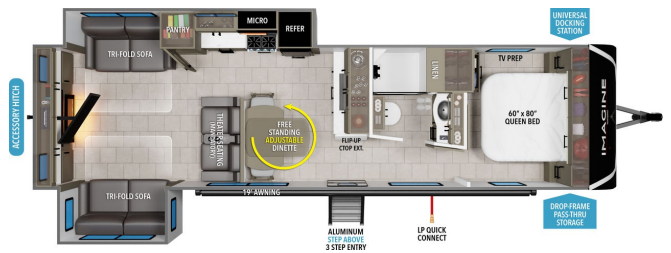

#### SPECIFICATIONS

Year	2026
Manufacturer	GRAND DESIGN
Brand	IMAGINE
Model	3100RD
Type	Travel Trailer
Status	New
Stock #	50671
Financing Available	✓
Warranty Available	Manufacturer
Suspension	N/A
Leveling	N/A
Exterior Length	35.1 ft.
Dry Weight	8030 lbs.
Sleeping Capacity	6 person(s)
Interior Colour	N/A
Exterior Colour	Aluminum
Slideouts	2

#### SELLING FEATURES

Specifications and Features:

- Exterior Length: 35' 11"
- Exterior Height: 11' 3"
- Exterior Width: 8'
- Interior Height: 6' 9"
- Dry Weight (UUV): 8,030 lbs
- Gross Vehicle Weight Rating (GVWR): 10,195 lbs
- Hitch Weight: 879 lbs
- Fresh Water Capacity: 45 gallons
- Gray Water Capacity: 90 g...