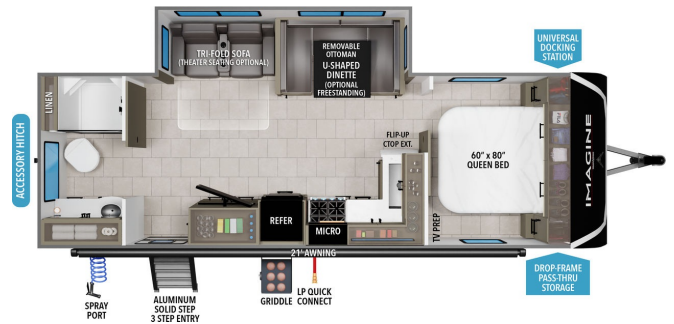

2026 GRAND DESIGN IMAGINE 2600RB

MSRP \$74,980.00

\$255 Bi-Weekly

\$0 down @ 7.99% APR for 60/240 months

(\$24,893 C.O.B.) O.A.C.

Woody's Price \$62,980.00

SPECIFICATIONS

Year	2026
Manufacturer	GRAND DESIGN
Brand	IMAGINE
Model	2600RB
Type	Travel Trailer
Status	New
Stock #	50670
Financing Available	✓
Warranty Available	Manufacturer
Suspension	N/A
Leveling	N/A
Exterior Length	29.8 ft.
Dry Weight	6476 lbs.
Sleeping Capacity	6 person(s)
Interior Colour	BRYNLEE TEAK
Exterior Colour	Fiberglass
Slideouts	1

Disclaimer: Product information, pricing and photos are as accurate as possible and are subject to change without notice.

SELLING FEATURES

Specifications and Features:

- Exterior Length: 29' 8"
- Exterior Width: 8'
- Exterior Height: 11' 2"
- Interior Height: 6' 9"
- Dry Weight (UVW): 6,487 lbs
- Gross Vehicle Weight Rating (GVWR): 7,850 lbs
- Hitch Weight: 674 lbs
- Fresh Water Capacity: 45 gallons
- Gray Water Capacity: 82 gal...