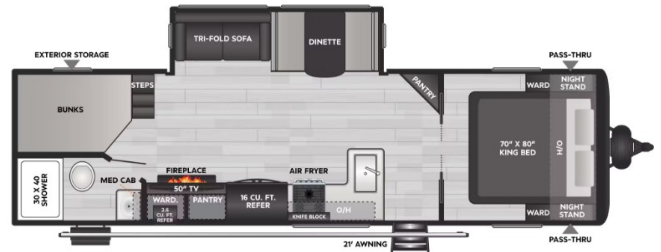

2026 KEYSTONE COLEMAN LEGACY 2900BH

\$55,995.00

Originally \$70,325.00

SPECIFICATIONS

| | |
|-------------------|----------------|
| Year | 2026 |
| Manufacturer | KEYSTONE |
| Brand | COLEMAN LEGACY |
| Model | 2900BH |
| Type | Travel Trailer |
| Status | New |
| Stock # | N943626 |
| Suspension | N/A |
| Leveling | N/A |
| Exterior Length | 33.9 ft. |
| Dry Weight | 6890 lbs. |
| Sleeping Capacity | 9 person(s) |
| Interior Colour | N/A |
| Exterior Colour | Fiberglass |
| Slideouts | 1 |

Disclaimer: Product information, pricing and photos are as accurate as possible and are subject to change without notice.

SELLING FEATURES

Specifications and Features:

- Exterior Length (ft): 31'11"
- Exterior Height (ft): 11'1"
- Interior Height (ft): 6'10"
- Gross Vehicle Weight Rating (GVWR) (lbs): 8,800
- Unloaded Weight (lbs): 6,760
- Payload Capacity (lbs): 2040
- Hitch Weight (lbs): 860
- Black Water Tanks: 1
- Total Blac...