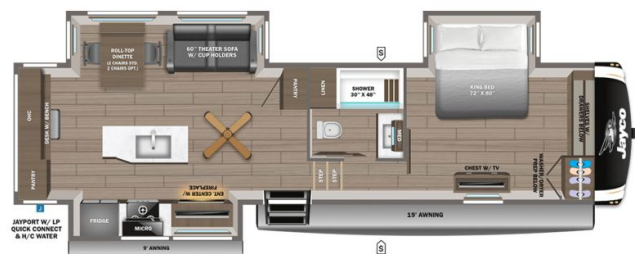

### SPECIFICATIONS

Year	2026
Manufacturer	JAYCO
Brand	EAGLE
Model	325MKTS
Type	Fifth Wheel
Status	New
Stock #	23490
Financing Available	✘
Warranty Available	✘
Suspension	N/A
Leveling	N/A
Exterior Length	37.0 ft.
Dry Weight	10916 lbs.
Sleeping Capacity	4 person(s)
Interior Colour	Calli Linen
Exterior Colour	White / Black
Slideouts	3

### SELLING FEATURES

Introducing the 2026 Eagle 325MKTS, made by Jayco. The Eagle 325MKTS provides you with all of the comforts you need. This fifth wheel sleeps up to 4 people. Inside this Eagle 325MKTS, you will find a tri-fold sofa that converts to another bed for an additional sleeping space when needed. Included...