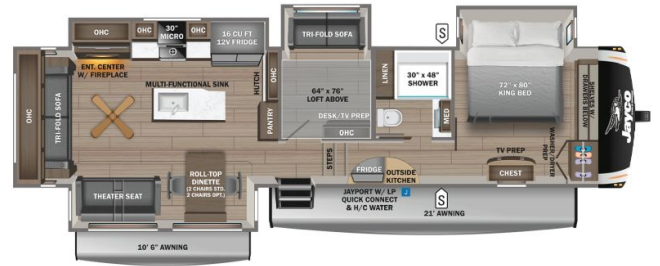

2026 JAYCO EAGLE 355MBQS

SPECIFICATIONS

Year	2026
Manufacturer	JAYCO
Brand	EAGLE
Model	355MBQS
Type	Fifth Wheel
Status	New
Stock #	23492
Financing Available	✘
Warranty Available	✘
Suspension	N/A
Leveling	N/A
Exterior Length	42.4 ft.
Dry Weight	13387 lbs.
Sleeping Capacity	8 person(s)
Interior Colour	Calli Linen
Exterior Colour	White / Black
Slideouts	4

Disclaimer: Product information, pricing and photos are as accurate as possible and are subject to change without notice.

SELLING FEATURES

Introducing the 2026 Eagle 355MBQS, made by Jayco. The Eagle 355MBQS wheel is a great way to escape the ordinary, relax, and enjoy family and friends. This fifth wheel sleeps up to 8 people. Inside this Eagle 355MBQS, you will find a mid bunk room with a tri-fold sofa as well as a loft bunk over ...

OPTIONS & EQUIPMENT

- LUXURY PACKAGE
- CUSTOMER VALUE PACKAGE
- 4 STAR HANDLING PACKAGE
- CANADIAN STANDARDS
- COMFORT PLUS PACKAGE
- 22 OUTSIDE GRIDDLE W/ DEEP SINK FOR JAYPORT SYSTEM
- FOLDABLE DINETTE CHAIR (2)
- FURNITURE CUP HOLDER TABLES - 1 PAIR