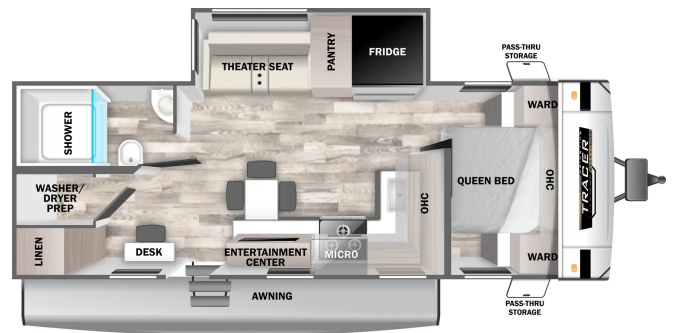

### SPECIFICATIONS

Year	2025
Manufacturer	PRIME TIME
Brand	TRACER
Model	255DS
Type	Travel Trailer
Status	New
Stock #	T00018
Financing Available	✓
Warranty Available	✓
Suspension	N/A
Leveling	N/A
Exterior Length	29.9 ft.
Dry Weight	5973 lbs.
Sleeping Capacity	2 person(s)
Interior Colour	N/A
Exterior Colour	N/A
Slideouts	1

### SELLING FEATURES

Introducing the 2025 Prime Time Tracer 255DS—a travel trailer that combines lightweight design with luxurious amenities, making it the perfect choice for couples seeking adventure without compromising comfort.

#### Efficient and Spacious Design

Measuring approximately 29 feet 11 inches in length...

Powered by focusRV