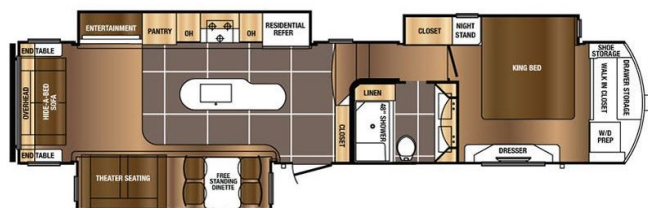

\$340 Bi-Weekly

SPECIFICATIONS

Year	2019
Manufacturer	PRIME TIME
Brand	SANIBEL
Model	3651
Type	Fifth Wheel
Status	PreOwned
Stock #	23478
Financing Available	✘
Warranty Available	✘
Suspension	N/A
Leveling	N/A
Exterior Length	41.5 ft.
Dry Weight	13326 lbs.
Sleeping Capacity	4 person(s)
Interior Colour	Brown
Exterior Colour	Brown
Slideouts	3

Disclaimer: Product information, pricing and photos are as accurate as possible and are subject to change without notice.

SELLING FEATURES

Introducing the 2019 Sanibel 3651, from Prime Time. The Sanibel 3651 will make weekend or month long camping trips leaving you wanting for more. This fifth wheel sleeps up to 4 people. Inside the Sanibel 3651, you will find a pull-out sofa bed providing additional sleeping space when required, as...