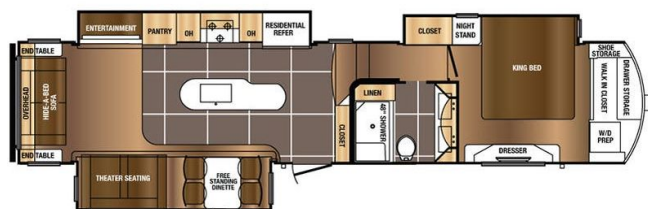

2019 PRIME TIME SANIBEL 3651

SPECIFICATIONS

Year	2019
Manufacturer	PRIME TIME
Brand	SANIBEL
Model	3651
Type	Fifth Wheel
Status	PreOwned
Stock #	23478
Financing Available	✘
Warranty Available	✘
Suspension	N/A
Leveling	N/A
Exterior Length	41.5 ft.
Dry Weight	13326 lbs.
Sleeping Capacity	4 person(s)
Interior Colour	Brown
Exterior Colour	Brown
Slideouts	3

Disclaimer: Product information, pricing and photos are as accurate as possible and are subject to change without notice.

SELLING FEATURES

Introducing the 2019 Sanibel 3651, from Prime Time. The Sanibel 3651 will make weekend or month long camping trips leaving you wanting for more. This fifth wheel sleeps up to 4 people. Inside the Sanibel 3651, you will find a pull-out sofa bed providing additional sleeping space when required, as...