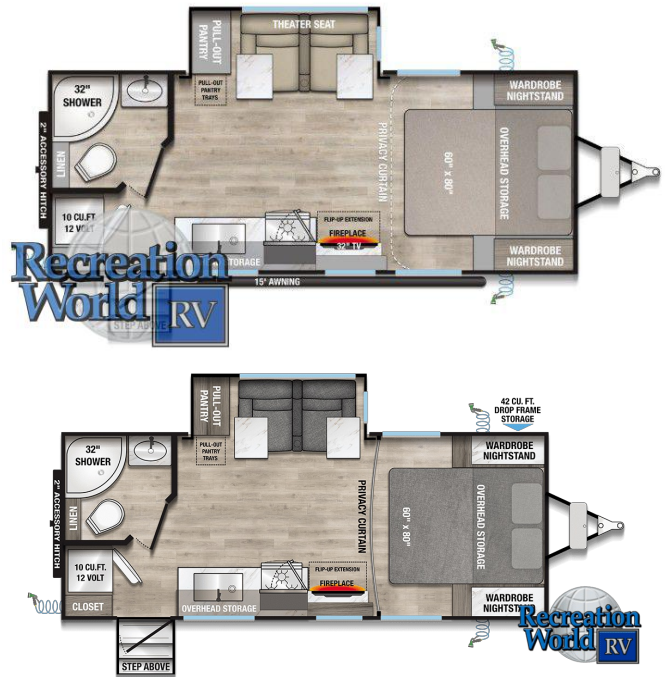

Year	2025
Manufacturer	ALLIANCE
Brand	DELTA
Model	ML206
Type	Travel Trailer
Status	New
Stock #	TV2584
Financing Available	✓
Warranty Available	✓
Suspension	N/A
Leveling	N/A
Exterior Length	23.9 ft.
Dry Weight	4992 lbs.
Sleeping Capacity	2 person(s)
Interior Colour	N/A
Exterior Colour	N/A
Slideouts	1

Disclaimer: Product information, pricing and photos are as accurate as possible and are subject to change without notice.

SELLING FEATURES

Introducing the 2025 Delta Ultra Lite ML206, where luxury meets convenience in a beautifully designed space. It features a 32-inch shower and an extra-large bathroom sink, with a linen closet providing ample storage for your towels. The kitchen is a chef's delight, equipped with a three-burner co...

OPTIONS & EQUIPMENT

Floorplan

- Sleeps 2
- Slides 1 Slideout

Floorplan

- Bathroom - Rear
- Bedroom - Front
- Kitchen - Centre
- Living Area - Centre
- Slideout - Sofa

Utilities

- Grey Water 45 gal
- Black Water 45 gal