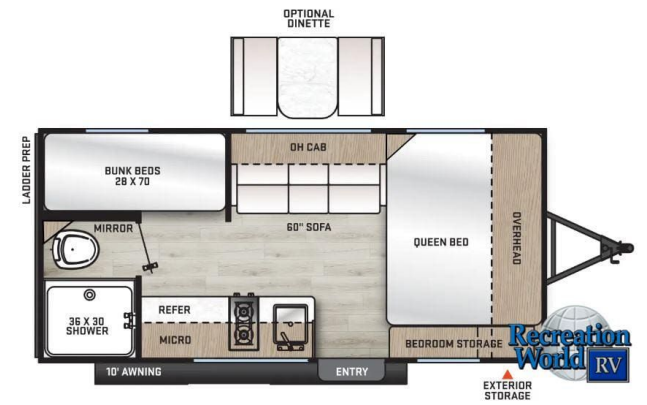

RECREATION WORLD RV

sales@recworldrv.com 1-807-767-3455
2320 Dawson Rd, Thunder Bay, ON P7G 2G2
Local 1-807-767-3455 | Fax 1-807-767-4803 | <https://www.recworldrv.com/>

2025 COACHMEN CATALINA SUMMIT 164BHX

$28,077.00

Originally $36,716.00

$130 Bi-Weekly

SPECIFICATIONS

Year	2025
Manufacturer	COACHMEN
Brand	CATALINA SUMMIT
Model	164BHX
Type	Travel Trailer
Status	New
Stock #	TV2603
Financing Available	✓
Warranty Available	✓
Suspension	N/A
Leveling	N/A
Exterior Length	19.5 ft.
Dry Weight	2969 lbs.
Sleeping Capacity	3 person(s)
Interior Colour	N/A
Exterior Colour	N/A
Slideouts	N/A

Disclaimer: Product information, pricing and photos are as accurate as possible and are subject to change without notice.

SELLING FEATURES

- Driftwood Decor
- Summit Series Package
- Premium Construction Package
- General Electric Appliance and Kitchen Package
- Premium JBL Audio Package
- Plasma Package
- Ambience Package

- Air Conditioner
- Heating System
- Kitchen
- Basic Bathroom
- Light-weight to be towed

OPTIONS & EQUIPMENT

Floorplan

- Sleeps 3
- Bathroom - Centre

Utilities

- Grey Water 30 gal
- Black Water 30 gal

Powered by focusRV