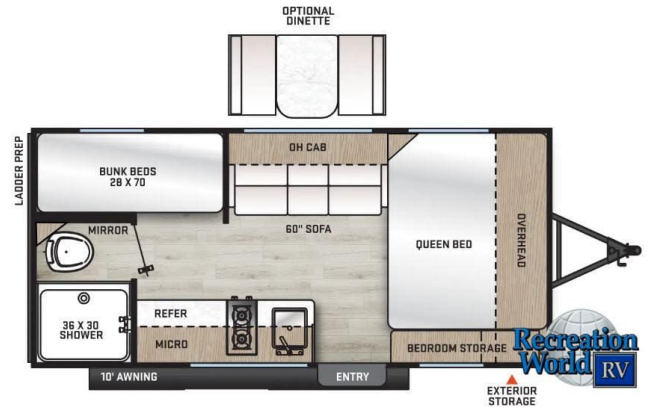

RECREATION WORLD RV

sales@recworldrv.com 1-807-767-3455
2320 Dawson Rd, Thunder Bay, ON P7G 2G2
Local 1-807-767-3455 | Fax 1-807-767-4803 | <https://www.recworldrv.com/>

2025 COACHMEN CATALINA SUMMIT 164BHX

$28,077.00

Originally $36,716.00

$130 Bi-Weekly

SPECIFICATIONS

Year	2025
Manufacturer	COACHMEN
Brand	CATALINA SUMMIT
Model	164BHX
Type	Travel Trailer
Status	New
Stock #	TV2603
Financing Available	✓
Warranty Available	✓
Suspension	N/A
Leveling	N/A
Exterior Length	19.5 ft.
Dry Weight	2969 lbs.
Sleeping Capacity	3 person(s)
Interior Colour	N/A
Exterior Colour	N/A
Slideouts	N/A

Disclaimer: Product information, pricing and photos are as accurate as possible and are subject to change without notice.

SELLING FEATURES

- Driftwood Decor
- Summit Series Package
- Premium Construction Package
- General Electric Appliance and Kitchen Package
- Premium JBL Audio Package
- Plasma Package
- Ambience Package

- Air Conditioner
- Heating System
- Kitchen
- Basic Bathroom
- Light-weight to be towed

OPTIONS & EQUIPMENT

Floorplan

- Sleeps 3
- Bathroom - Centre

Utilities

- Grey Water 30 gal
- Black Water 30 gal

Powered by focusRV