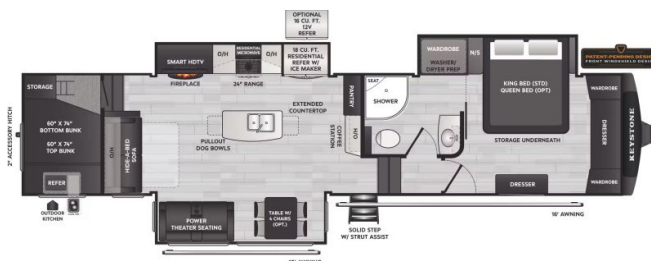

2026 KEYSTONE MONTANA HIGH COUNTRY 351BH

SPECIFICATIONS

Year	2026
Manufacturer	KEYSTONE
Brand	MONTANA HIGH COUNTRY
Model	351BH
Type	Fifth Wheel
Status	New
Stock #	23476
Financing Available	✘
Warranty Available	✘
Suspension	N/A
Leveling	N/A
Exterior Length	39.0 ft.
Dry Weight	13520 lbs.
Sleeping Capacity	8 person(s)
Interior Colour	Arlington
Exterior Colour	Mystic White
Slideouts	3

Disclaimer: Product information, pricing and photos are as accurate as possible and are subject to change without notice.

SELLING FEATURES

Introducing the 2026 Montana High Country 351BH, from Keystone. Embark on the journey of a lifetime with the Montana High Country 351BH. This fifth wheel sleeps up to 8 people. Inside the Montana High Country 351BH, you will find a rear bunk room providing extra sleeping spaces when required. Inc...