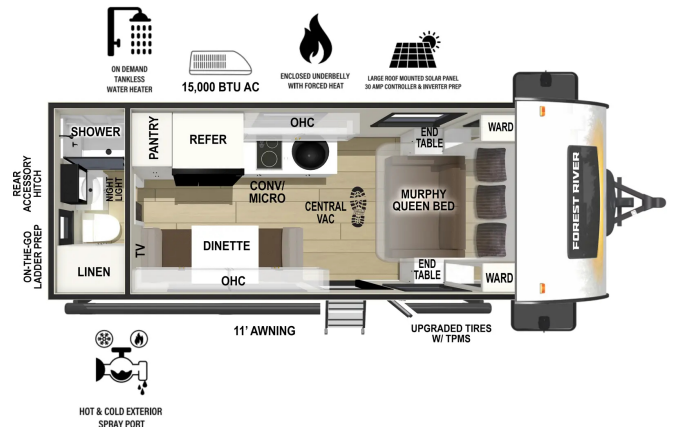

SPECIAL UNIT

\$22,492.00

Originally \$26,492

2025 FOREST RIVER R-POD R POD 192

SPECIFICATIONS

| | |
|---------------------|----------------|
| Year | 2025 |
| Manufacturer | FOREST RIVER |
| Brand | R-POD |
| Model | R POD 192 |
| Type | Travel Trailer |
| Status | New |
| Stock # | SV026922 |
| Financing Available | ✓ |
| Warranty Available | ✓ |
| Suspension | N/A |
| Leveling | N/A |
| Exterior Length | 22.2 ft. |
| Dry Weight | 3630 lbs. |
| Sleeping Capacity | 3 person(s) |
| Interior Colour | N/A |
| Exterior Colour | Fiberglass |
| Slideouts | N/A |

Disclaimer: Product information, pricing and photos are as accurate as possible and are subject to change without notice.

SELLING FEATURES

Specifications and Features:

- Length (ft): 22'2"
- Width (ft): 8'0"
- Height (ft): 10'4"
- Interior Height (ft): 6'6"
- GVWR (lbs): 4785
- Dry Weight (lbs): 3649
- Payload Capacity (lbs): 1136
- Hitch Weight (lbs): 385
- Number Of Fresh Water Holding Tanks: 1
- Total Fresh Water Tank Capacit...