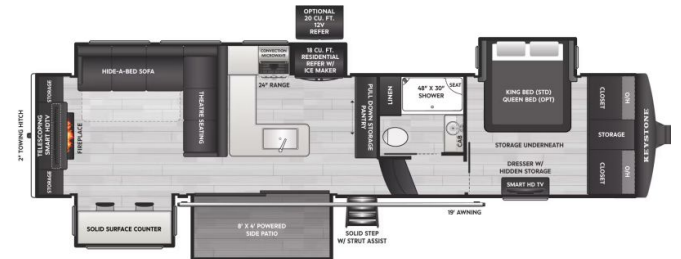

2026 KEYSTONE MONTANA 3532SP

SPECIFICATIONS

Year	2026
Manufacturer	KEYSTONE
Brand	MONTANA
Model	3532SP
Type	Fifth Wheel
Status	New
Stock #	23473
Financing Available	✘
Warranty Available	✘
Suspension	N/A
Leveling	N/A
Exterior Length	39.2 ft.
Dry Weight	13900 lbs.
Sleeping Capacity	5 person(s)
Interior Colour	Oakmont
Exterior Colour	Mystic White
Slideouts	3

Disclaimer: Product information, pricing and photos are as accurate as possible and are subject to change without notice.

SELLING FEATURES

Introducing the 2026 Montana 3532SP, from Keystone. Embark on the journey of a lifetime with the Montana 3532SP. This fifth wheel sleeps up to 5 people. Inside the Montana 3532SP, you will find an L shaped sofa that includes hide-a-bed that expands into another sleeping space when required. Inclu...