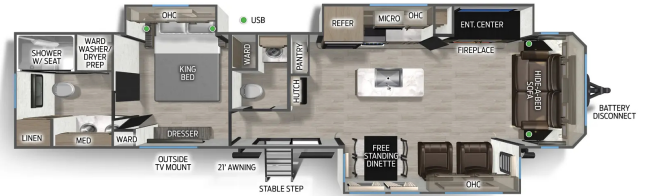

MSRP \$109,980.00

Woody's Price

2026 FOREST RIVER TIMBERWOLF 39NA

SPECIFICATIONS

Year	2026
Manufacturer	FOREST RIVER
Brand	TIMBERWOLF
Model	39NA
Type	Park Model
Status	New
Stock #	50614
Financing Available	✓
Warranty Available	Manufacturer
Suspension	N/A
Leveling	N/A
Exterior Length	42.8 ft.
Dry Weight	11805 lbs.
Sleeping Capacity	4 person(s)
Interior Colour	N/A
Exterior Colour	N/A
Slideouts	3

Disclaimer: Product information, pricing and photos are as accurate as possible and are subject to change without notice.

SELLING FEATURES

Specifications and Features:

- Sleeps: 4
- Slides: 3
- Exterior Length: 42 ft 8 in
- Exterior Width: 8 ft
- Exterior Height: 12 ft 11 in
- Hitch Weight: 1,480 lbs
- Gross Vehicle Weight Rating (GVWR): 13,480 lbs
- Dry Weight: 11,169 lbs
- Cargo Capacity: 2,311 lbs
- Fresh Water Capacity: 40 g...