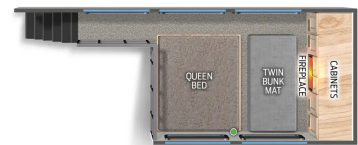

SPECIAL UNIT

\$55,995.00
Originally \$69,995

2025 FOREST RIVER CHEROKEE TIMBERWOLF 200G

SPECIFICATIONS

Year	2025
Manufacturer	FOREST RIVER
Brand	CHEROKEE TIMBERWOLF
Model	200G
Type	Destination Trailer
Status	New
Stock #	p3097
Financing Available	✘
Warranty Available	✔
Suspension	N/A
Leveling	N/A
Exterior Length	.0 ft.
Dry Weight	8732 lbs.
Sleeping Capacity	8 person(s)
Interior Colour	N/A
Exterior Colour	N/A
Slideouts	N/A

Disclaimer: Product information, pricing and photos are as accurate as possible and are subject to change without notice.

SELLING FEATURES

Specifications and Features:

- HITCH WEIGHT: 1,075 lb.
- GVWR: 11,275 lb.
- UVW: 8,294 lb.
- CCC: 2,981 lb.
- EXTERIOR LENGTH: 35' 8"
- EXTERIOR HEIGHT: 13' 6"
- EXTERIOR WIDTH: 96"
- FRESH WATER: 40 gal.
- GRAY WATER: 40 gal.
- BLACK WATER: 40 gal.