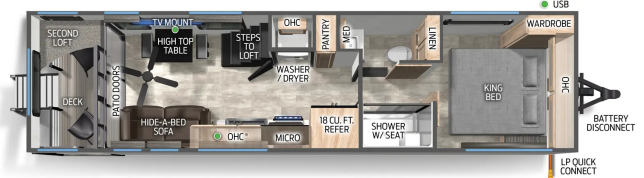

SPECIAL UNIT

\$55,995.00
Originally \$69,995

2025 FOREST RIVER CHEROKEE TIMBERWOLF 200G

SPECIFICATIONS

Year	2025
Manufacturer	FOREST RIVER
Brand	CHEROKEE TIMBERWOLF
Model	200G
Type	Destination Trailer
Status	New
Stock #	p3097
Financing Available	✘
Warranty Available	✔
Suspension	N/A
Leveling	N/A
Exterior Length	.0 ft.
Dry Weight	8732 lbs.
Sleeping Capacity	8 person(s)
Interior Colour	N/A
Exterior Colour	N/A
Slideouts	N/A

Disclaimer: Product information, pricing and photos are as accurate as possible and are subject to change without notice.

SELLING FEATURES

Specifications and Features:

- HITCH WEIGHT: 1,075 lb.
- GVWR: 11,275 lb.
- UVW: 8,294 lb.
- CCC: 2,981 lb.
- EXTERIOR LENGTH: 35' 8"
- EXTERIOR HEIGHT: 13' 6"
- EXTERIOR WIDTH: 96"
- FRESH WATER: 40 gal.
- GRAY WATER: 40 gal.
- BLACK WATER: 40 gal.