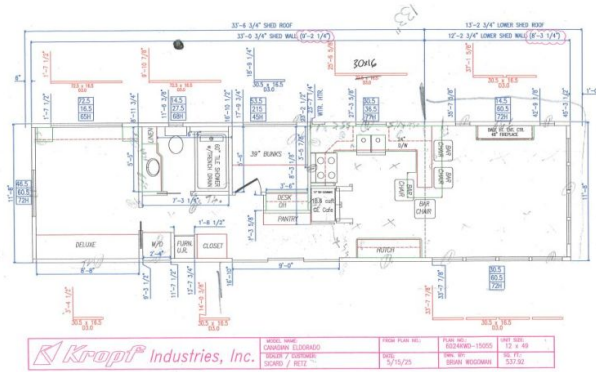

2026 KROPF CANADIAN ELDORADO 6024KWD

SPECIFICATIONS

Year	2026
Manufacturer	KROPF
Brand	CANADIAN ELDORADO
Model	6024KWD
Type	Park Model
Status	New
Stock #	23426
Financing Available	✘
Warranty Available	✘
Suspension	N/A
Leveling	N/A
Exterior Length	49.0 ft.
Dry Weight	N/A lbs.
Sleeping Capacity	6 person(s)
Interior Colour	Mandalay Linen Wall Color
Exterior Colour	Aspen White Siding Color
Slideouts	N/A

Disclaimer: Product information, pricing and photos are as accurate as possible and are subject to change without notice.

SELLING FEATURES

Introducing the 2026 Canadian Eldorado 6024KWD, from Kropf. The Canadian Eldorado 6024KWD has plenty of interior living space. This park model home sleeps up to 6 people. Inside the Canadian Eldorado 6024KWD, you will find a spacious front living area, a large kitchen area, and a mid bunk room. A...