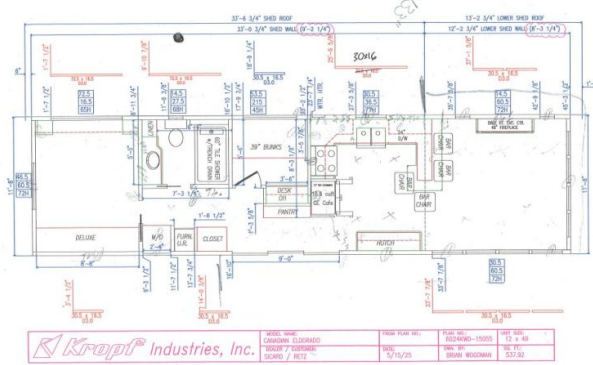

2026 KROPF CANADIAN ELDORADO 6024KWD

SPECIFICATIONS

Year	2026
Manufacturer	KROPF
Brand	CANADIAN ELDORADO
Model	6024KWD
Type	Park Model
Status	New
Stock #	23426
Financing Available	✘
Warranty Available	✘
Suspension	N/A
Leveling	N/A
Exterior Length	49.0 ft.
Dry Weight	N/A lbs.
Sleeping Capacity	6 person(s)
Interior Colour	Mandalay Linen Wall Color
Exterior Colour	Aspen White Siding Color
Slideouts	N/A

Disclaimer: Product information, pricing and photos are as accurate as possible and are subject to change without notice.

SELLING FEATURES

Introducing the 2026 Canadian Eldorado 6024KWD, from Kropf. The Canadian Eldorado 6024KWD has plenty of interior living space. This park model home sleeps up to 6 people. Inside the Canadian Eldorado 6024KWD, you will find a spacious front living area, a large kitchen area, and a mid bunk room. A...