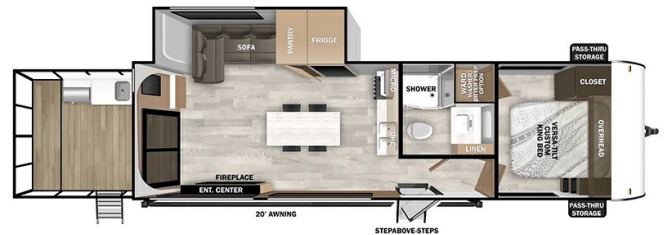

**SPECIAL UNIT**
**\$55,995.00**

Originally \$65,995

**\$331 Bi-Weekly**
**2025 FOREST RIVER WILDWOOD 32VERANDA**
**SPECIFICATIONS**

Year	2025
Manufacturer	FOREST RIVER
Brand	WILDWOOD
Model	32VERANDA
Type	Travel Trailer
Status	New
Stock #	P3089
Financing Available	✓
Warranty Available	✓
Suspension	N/A
Leveling	N/A
Exterior Length	37.8 ft.
Dry Weight	8993 lbs.
Sleeping Capacity	4 person(s)
Interior Colour	N/A
Exterior Colour	Aluminum
Slideouts	1

**Disclaimer:** Product information, pricing and photos are as accurate as possible and are subject to change without notice.

**SELLING FEATURES**

- Exterior Length: 37.10 ft
- Exterior Width: 8 ft
- Exterior Height: 11.4 ft
- Hitch Weight: 1,020 lbs
- Dry Weight: 8,993 lbs
- Fresh Water Tank Capacity: 40 gal
- Gray Water Tank Capacity: 60 gal
- Black Water Tank Capacity: 30 gal
- Sleeps: 4
- Slideouts: 1
- Body Material: Wood
- Awning ...