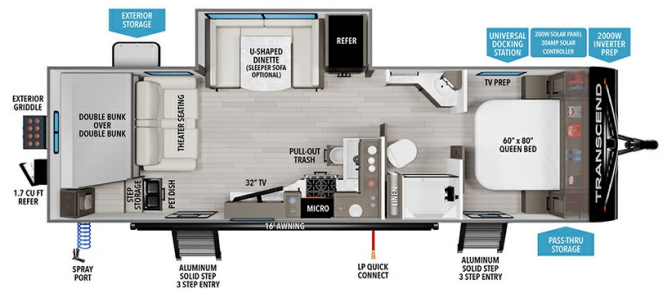

2026 GRAND DESIGN TRANSCEND 265BHT

SPECIFICATIONS

Year	2026
Manufacturer	GRAND DESIGN
Brand	TRANSCEND
Model	265BHT
Type	Travel Trailer
Status	New
Stock #	50576
Financing Available	✓
Warranty Available	Manufacturer
Suspension	N/A
Leveling	N/A
Exterior Length	32.8 ft.
Dry Weight	7995 lbs.
Sleeping Capacity	8 person(s)
Interior Colour	LUNA
Exterior Colour	Aluminum
Slideouts	1

Disclaimer: Product information, pricing and photos are as accurate as possible and are subject to change without notice.

SELLING FEATURES

Specifications and Features:

- Exterior Length: 32' 9"
- Exterior Height: 11'
- Exterior Width: 8'
- Interior Height: 6' 6"
- Unloaded Vehicle Weight (UVW): 6,327 lbs
- Gross Vehicle Weight Rating (GVWR): 7,995 lbs
- Hitch Weight: 658 lbs
- Fresh Water Capacity: 56 gallons
- Gray Water Capacity: 20 gallons