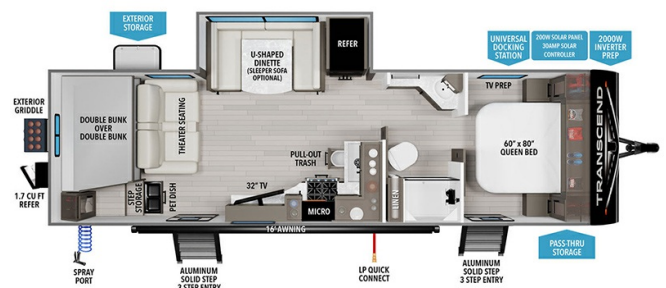

MSRP \$69,980.00

\$218 Bi-Weekly

\$0 down @ 7.99% APR for 60/240 months

(\$21,336 C.O.B.) O.A.C.

Woody's Price \$53,980.00

SPECIFICATIONS

Year	2026
Manufacturer	GRAND DESIGN
Brand	TRANSCEND
Model	265BHT
Type	Travel Trailer
Status	New
Stock #	50576
Financing Available	✓
Warranty Available	Manufacturer
Suspension	N/A
Leveling	N/A
Exterior Length	32.8 ft.
Dry Weight	7995 lbs.
Sleeping Capacity	8 person(s)
Interior Colour	LUNA
Exterior Colour	Aluminum
Slideouts	1

Disclaimer: Product information, pricing and photos are as accurate as possible and are subject to change without notice.

SELLING FEATURES

Specifications and Features:

- Exterior Length: 32' 9"
- Exterior Height: 11'
- Exterior Width: 8'
- Interior Height: 6' 6"
- Unloaded Vehicle Weight (UVW): 6,327 lbs
- Gross Vehicle Weight Rating (GVWR): 7,995 lbs
- Hitch Weight: 658 lbs
- Fresh Water Capacity: 56 gallons
- Gray Water Capacity: 20 gallons