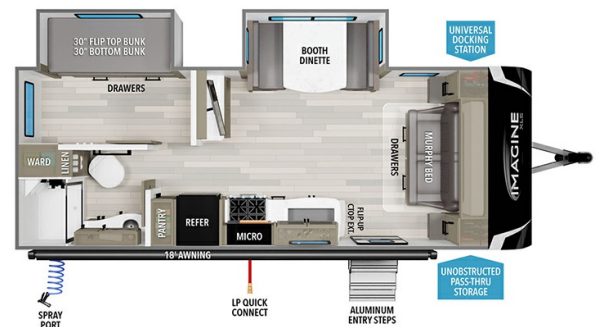

MSRP \$68,980.00

\$231 Bi-Weekly

\$0 down @ 7.99% APR for 60/240 months

(\$22,522 C.O.B.) O.A.C.

Woody's Price \$56,980.00

SPECIFICATIONS

Year	2026
Manufacturer	GRAND DESIGN
Brand	IMAGINE XLS
Model	22BHE
Type	Travel Trailer
Status	New
Stock #	50574
Financing Available	✓
Warranty Available	Manufacturer
Suspension	N/A
Leveling	N/A
Exterior Length	25.3 ft.
Dry Weight	5589 lbs.
Sleeping Capacity	6 person(s)
Interior Colour	BRYNLEE TEAK
Exterior Colour	Fiberglass
Slideouts	2

Disclaimer: Product information, pricing and photos are as accurate as possible and are subject to change without notice.

SELLING FEATURES

Specifications and Features:

- Exterior Length: 25 feet 4 inches
- Exterior Width: 8 feet
- Exterior Height: 10 feet 10 inches
- Interior Height: 6 feet 6 inches
- Dry Weight (U/VW): 5,698 lbs
- Gross Vehicle Weight Rating (GVWR): 6,995 lbs
- Hitch Weight: 616 lbs
- Sleeping Capacity: 5
- Numb...