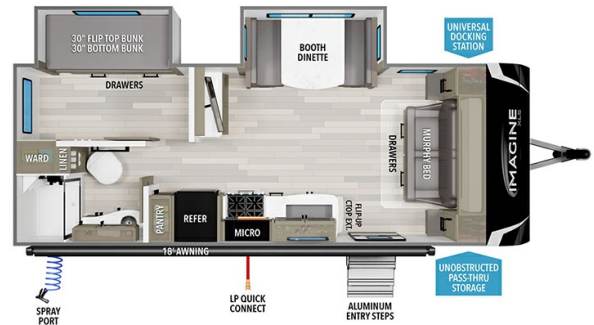

2026 GRAND DESIGN IMAGINE XLS 22BHE

MSRP \$68,980.00

\$211 Bi-Weekly

\$0 down @ 7.99% APR for 60/240 months

(\$20,616 C.O.B.) O.A.C.

Woody's Price \$52,158.00

SPECIFICATIONS

Year	2026
Manufacturer	GRAND DESIGN
Brand	IMAGINE XLS
Model	22BHE
Type	Travel Trailer
Status	New
Stock #	50573
Financing Available	✓
Warranty Available	Manufacturer
Suspension	N/A
Leveling	N/A
Exterior Length	25.3 ft.
Dry Weight	5589 lbs.
Sleeping Capacity	6 person(s)
Interior Colour	BRYNLEE TEAK
Exterior Colour	Fiberglass
Slideouts	2

Disclaimer: Product information, pricing and photos are as accurate as possible and are subject to change without notice.

SELLING FEATURES

Specifications and Features:

- Exterior Length: 25 feet 4 inches
- Exterior Width: 8 feet
- Exterior Height: 10 feet 10 inches
- Interior Height: 6 feet 6 inches
- Dry Weight (UVW): 5,698 lbs
- Gross Vehicle Weight Rating (GVWR): 6,995 lbs
- Hitch Weight: 616 lbs
- Sleeping Capacity: 5
- Numb...