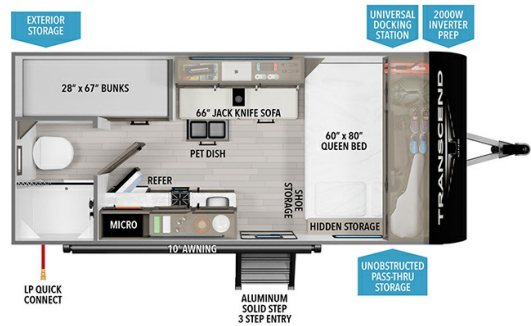

MSRP \$34,980.00

\$109 Bi-Weekly

\$0 down @ 7.99% APR for 60/240 months

(\$10,664 C.O.B.) O.A.C.

Woody's Price \$26,980.00

SPECIFICATIONS

Year	2026
Manufacturer	GRAND DESIGN
Brand	TRANSCEND ONE
Model	151BH
Type	Travel Trailer
Status	New
Stock #	50560
Financing Available	✓
Warranty Available	Manufacturer
Suspension	N/A
Leveling	N/A
Exterior Length	19.7 ft.
Dry Weight	3550 lbs.
Sleeping Capacity	6 person(s)
Interior Colour	N/A
Exterior Colour	Aluminum
Slideouts	N/A

Disclaimer: Product information, pricing and photos are as accurate as possible and are subject to change without notice.

SELLING FEATURES

Specifications and Features:

- Exterior Length: 19 feet 8 inches
- Exterior Width: 8 feet 0 inches
- Exterior Height: 10 feet 3 inches
- Interior Height: 6 feet 6 inches
- Dry Weight: 3,550 lbs
- Gross Vehicle Weight Rating (GVWR): 4,420 lbs
- Hitch Weight: 490 lbs
- Fresh Water Capacity: 37 ...