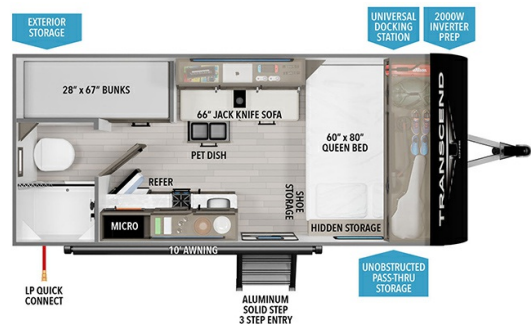

### SPECIFICATIONS

Year	2026
Manufacturer	GRAND DESIGN
Brand	TRANSCEND ONE
Model	151BH
Type	Travel Trailer
Status	New
Stock #	50560
Financing Available	✓
Warranty Available	Manufacturer
Suspension	N/A
Leveling	N/A
Exterior Length	19.7 ft.
Dry Weight	3550 lbs.
Sleeping Capacity	6 person(s)
Interior Colour	N/A
Exterior Colour	Aluminum
Slideouts	N/A

#### Specifications and Features:

- Exterior Length: 19 feet 8 inches
- Exterior Width: 8 feet 0 inches
- Exterior Height: 10 feet 3 inches
- Interior Height: 6 feet 6 inches
- Dry Weight: 3,550 lbs
- Gross Vehicle Weight Rating (GVWR): 4,420 lbs
- Hitch Weight: 490 lbs
- Fresh Water Capacity: 37 ...