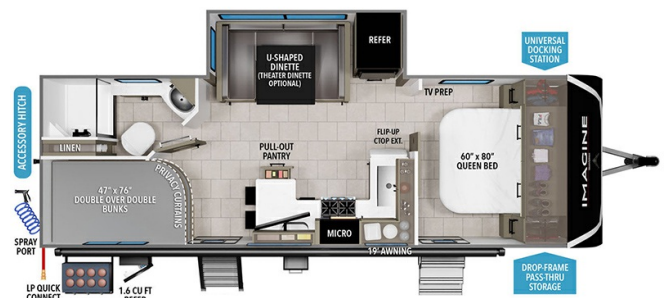

MSRP \$73,980.00

\$251 Bi-Weekly

\$0 down @ 7.99% APR for 60/240 months

(\$24,498 C.O.B.) O.A.C.

Woody's Price \$61,980.00

SPECIFICATIONS

Year	2026
Manufacturer	GRAND DESIGN
Brand	IMAGINE
Model	2470BH
Type	Travel Trailer
Status	New
Stock #	50555
Financing Available	✓
Warranty Available	Manufacturer
Suspension	N/A
Leveling	N/A
Exterior Length	29.0 ft.
Dry Weight	6406 lbs.
Sleeping Capacity	8 person(s)
Interior Colour	BRYNLEE TEAK
Exterior Colour	Fiberglass
Slideouts	1

Disclaimer: Product information, pricing and photos are as accurate as possible and are subject to change without notice.

SELLING FEATURES

Specifications and Features:

- Exterior Length: 29'0"
- Exterior Width: 8'0"
- Exterior Height: 11'2"
- Interior Height: 6'9"
- Dry Weight: 6,406 lbs
- GVWR: 7,850 lbs
- Hitch Weight: 659 lbs
- Fresh Water Tank Capacity: 45 gallons
- Gray Water Tank Capacity: 82 gallons
- Black Water Tank Cap...