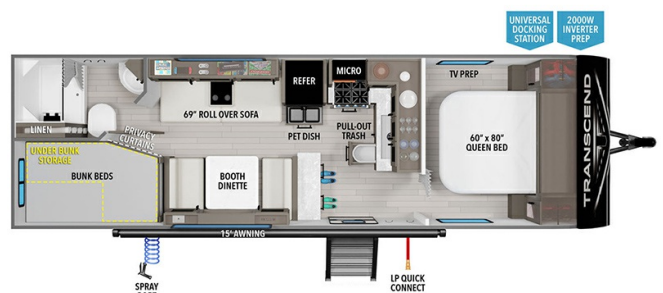

MSRP \$48,980.00

\$170 Bi-Weekly

\$0 down @ 7.99% APR for 60/240 months

(\$16,593 C.O.B.) O.A.C.

Woody's Price \$41,980.00

SPECIFICATIONS

Year	2026
Manufacturer	GRAND DESIGN
Brand	TRANSCEND
Model	24BHX
Type	Travel Trailer
Status	New
Stock #	50551
Financing Available	✓
Warranty Available	Manufacturer
Suspension	N/A
Leveling	N/A
Exterior Length	29.9 ft.
Dry Weight	5756 lbs.
Sleeping Capacity	10 person(s)
Interior Colour	LUNA
Exterior Colour	Aluminum
Slideouts	N/A

Disclaimer: Product information, pricing and photos are as accurate as possible and are subject to change without notice.

SELLING FEATURES

Specifications and Features:

- Exterior Length: 29' 11"
- Exterior Width: 8'
- Exterior Height: 11'
- Interior Height: 6' 6"
- Dry Weight (UWV): 5,756 lbs
- Gross Vehicle Weight Rating (GVWR): 6,995 lbs
- Hitch Weight: 583 lbs
- Fresh Water Capacity: 56 gallons
- Gray Water Capacity: 78 gallo...

- TRANSCEND XPLOR ELITE KITCHEN PACKAGE
- TRANSCEND XPLOR POWER AND ENTERTAINMENT PACKAGE
- TRANSCEND XPLOR 4-SEASON PROTECTION PACKAGE
- 32" TV
- LUNA DECOR
- WOODY'S VOLUME DISCOUNT
- DPU STORAGE FEE