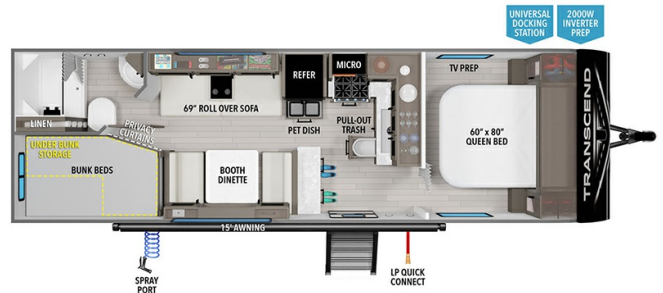

## 2026 GRAND DESIGN TRANSCEND 24BHX

### SPECIFICATIONS

Year	2026
Manufacturer	GRAND DESIGN
Brand	TRANSCEND
Model	24BHX
Type	Travel Trailer
Status	New
Stock #	50551
Financing Available	✓
Warranty Available	Manufacturer
Suspension	N/A
Leveling	N/A
Exterior Length	29.9 ft.
Dry Weight	5756 lbs.
Sleeping Capacity	10 person(s)
Interior Colour	LUNA
Exterior Colour	Aluminum
Slideouts	N/A

### SELLING FEATURES

Specifications and Features:

- Exterior Length: 29' 11"
- Exterior Width: 8'
- Exterior Height: 11'
- Interior Height: 6' 6"
- Dry Weight (UVW): 5,756 lbs
- Gross Vehicle Weight Rating (GVWR): 6,995 lbs
- Hitch Weight: 583 lbs
- Fresh Water Capacity: 56 gallons
- Gray Water Capacity: 78 gallo...