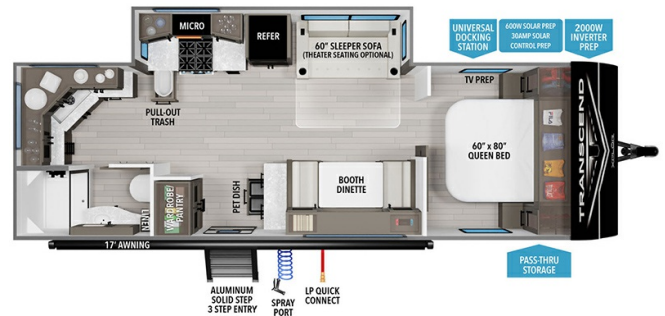

## 2026 GRAND DESIGN TRANSCEND 25MLX

### SPECIFICATIONS

Year	2026
Manufacturer	GRAND DESIGN
Brand	TRANSCEND
Model	25MLX
Type	Travel Trailer
Status	New
Stock #	50550
Financing Available	✓
Warranty Available	Manufacturer
Suspension	N/A
Leveling	N/A
Exterior Length	29.8 ft.
Dry Weight	7495 lbs.
Sleeping Capacity	6 person(s)
Interior Colour	LUNA
Exterior Colour	Aluminum
Slideouts	1

### SELLING FEATURES

Specifications and Features:

- Exterior Length: 29' 9"
- Exterior Width: 8'
- Exterior Height: 11'
- Interior Height: 6' 6"
- Hitch Weight: 630 lbs
- Unloaded Vehicle Weight (UVW): 6,335 lbs
- Gross Vehicle Weight Rating (GVWR): 7,495 lbs
- Fresh Water Capacity: 56 gallons
- Gray Water Capacity: 20 gallons