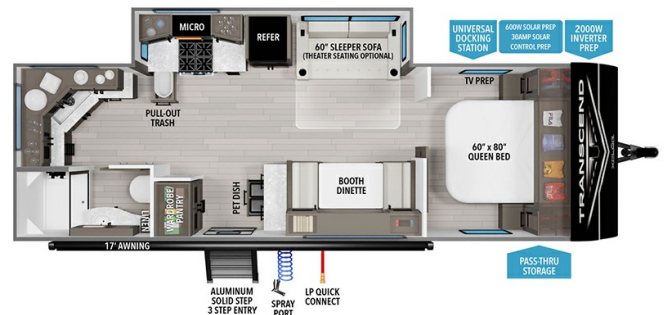

### SPECIFICATIONS

Year	2026
Manufacturer	GRAND DESIGN
Brand	TRANSCEND
Model	25MLX
Type	Travel Trailer
Status	New
Stock #	50550
Financing Available	✓
Warranty Available	Manufacturer
Suspension	N/A
Leveling	N/A
Exterior Length	29.8 ft.
Dry Weight	7495 lbs.
Sleeping Capacity	6 person(s)
Interior Colour	LUNA
Exterior Colour	Aluminum
Slideouts	1

### SELLING FEATURES

Specifications and Features:

- Exterior Length: 29' 9"
- Exterior Width: 8'
- Exterior Height: 11'
- Interior Height: 6' 6"
- Hitch Weight: 630 lbs
- Unloaded Vehicle Weight (UVW): 6,335 lbs
- Gross Vehicle Weight Rating (GVWR): 7,495 lbs
- Fresh Water Capacity: 56 gallons
- Gray Water Capacity: 20 gallons