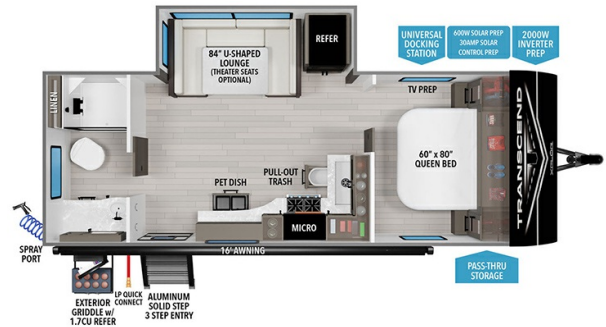

### SPECIFICATIONS

Year	2026
Manufacturer	GRAND DESIGN
Brand	TRANSCEND
Model	22RBX
Type	Travel Trailer
Status	New
Stock #	50549
Financing Available	✓
Warranty Available	Manufacturer
Suspension	N/A
Leveling	N/A
Exterior Length	26.8 ft.
Dry Weight	6995 lbs.
Sleeping Capacity	4 person(s)
Interior Colour	LUNA
Exterior Colour	Aluminum
Slideouts	1

### SELLING FEATURES

Specifications and Features:

- Exterior Dimensions:
  - Length: 26' 10"
  - Width: 8' 0"
  - Height: 11' 0"
  - Interior Height: 6' 6"
- Weights:
  - Dry Weight (UWV): 5,749 lbs
  - Gross Vehicle Weight Rating (GVWR): 6,995 lbs
  - Hitch Weight: 573 lbs
- Capacities: