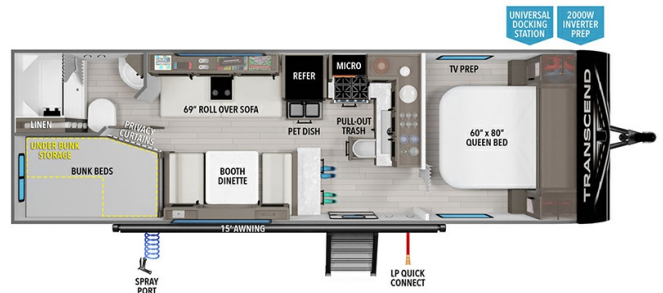

### SPECIFICATIONS

Year	2026
Manufacturer	GRAND DESIGN
Brand	TRANSCEND
Model	24BHX
Type	Travel Trailer
Status	New
Stock #	50547
Financing Available	✓
Warranty Available	Manufacturer
Suspension	N/A
Leveling	N/A
Exterior Length	29.9 ft.
Dry Weight	5756 lbs.
Sleeping Capacity	10 person(s)
Interior Colour	LUNA
Exterior Colour	Aluminum
Slideouts	N/A

### SELLING FEATURES

Specifications and Features:

- Exterior Length: 29' 11"
- Exterior Width: 8'
- Exterior Height: 11'
- Interior Height: 6' 6"
- Dry Weight (UVW): 5,756 lbs
- Gross Vehicle Weight Rating (GVWR): 6,995 lbs
- Hitch Weight: 583 lbs
- Fresh Water Capacity: 56 gallons
- Gray Water Capacity: 78 gallo...