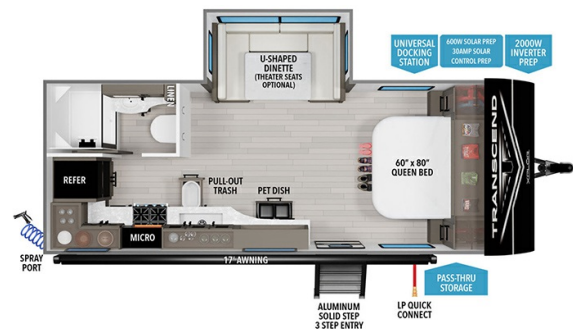

MSRP \$53,980.00

\$170 Bi-Weekly

\$0 down @ 7.99% APR for 60/240 months

(\$16,593 C.O.B.) O.A.C.

Woody's Price \$41,980.00

SPECIFICATIONS

Year	2026
Manufacturer	GRAND DESIGN
Brand	TRANSCEND
Model	20MKX
Type	Travel Trailer
Status	New
Stock #	50542
Financing Available	✓
Warranty Available	Manufacturer
Suspension	N/A
Leveling	N/A
Exterior Length	24.9 ft.
Dry Weight	6995 lbs.
Sleeping Capacity	4 person(s)
Interior Colour	LUNA
Exterior Colour	Aluminum
Slideouts	1

Disclaimer: Product information, pricing and photos are as accurate as possible and are subject to change without notice.

SELLING FEATURES

Specifications and Features:

- Exterior Length: 24' 11"
- Exterior Width: 8'
- Exterior Height: 11'
- Interior Height: 6' 6"
- Dry Weight (UWV): 5,397 lbs
- Gross Vehicle Weight Rating (GVWR): 6,995 lbs
- Hitch Weight: 517 lbs
- Fresh Water Capacity: 56 gallons
- Gray Water Capacity: 39 gallo...

- TRANSCEND XPLOR ELITE KITCHEN PACKAGE
- TRANSCEND XPLOR 4-SEASON PROTECTION PACKAGE
- 32" TV
- LUNA DECOR
- DISCOUNT
- DPU STORAGE FEE
- POWER & ENTERTAINMENT PACKAGE

Powered by focusRV