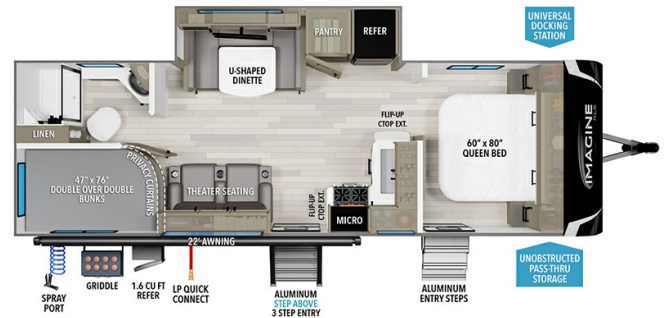

MSRP \$70,980.00
Woody's Price

2026 GRAND DESIGN IMAGINE XLS 25DBE

SPECIFICATIONS

Year	2026
Manufacturer	GRAND DESIGN
Brand	IMAGINE XLS
Model	25DBE
Type	Travel Trailer
Status	New
Stock #	50531
Financing Available	✓
Warranty Available	Manufacturer
Suspension	N/A
Leveling	N/A
Exterior Length	29.8 ft.
Dry Weight	6198 lbs.
Sleeping Capacity	10 person(s)
Interior Colour	BRYNLEE TEAK
Exterior Colour	Fiberglass
Slideouts	1

Disclaimer: Product information, pricing and photos are as accurate as possible and are subject to change without notice.

SELLING FEATURES

Specifications and Features:

- Exterior Length: 29' 9"
- Exterior Width: 8' 0"
- Exterior Height: 10' 10"
- Interior Height: 6' 6"
- Dry Weight (UVW): 6,313 lbs
- Gross Vehicle Weight Rating (GVWR): 7,995 lbs
- Hitch Weight: 656 lbs
- Fresh Water Capacity: 37 gallons
- Gray Water Capacity: 82...