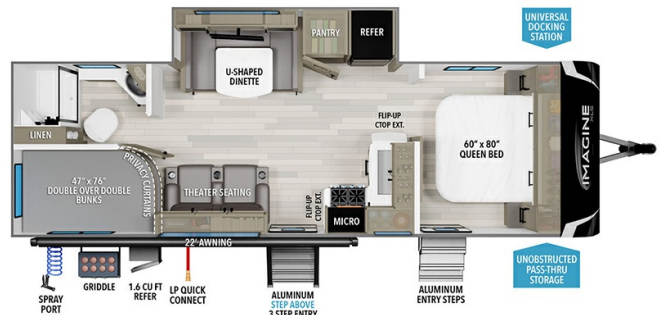

### SPECIFICATIONS

Year	2026
Manufacturer	GRAND DESIGN
Brand	IMAGINE XLS
Model	25DBE
Type	Travel Trailer
Status	New
Stock #	50531
Financing Available	✓
Warranty Available	Manufacturer
Suspension	N/A
Leveling	N/A
Exterior Length	29.8 ft.
Dry Weight	6198 lbs.
Sleeping Capacity	10 person(s)
Interior Colour	BRYNLEE TEAK
Exterior Colour	Fiberglass
Slideouts	1

### SELLING FEATURES

Specifications and Features:

- Exterior Length: 29' 9"
- Exterior Width: 8' 0"
- Exterior Height: 10' 10"
- Interior Height: 6' 6"
- Dry Weight (U/VW): 6,313 lbs
- Gross Vehicle Weight Rating (GVWR): 7,995 lbs
- Hitch Weight: 656 lbs
- Fresh Water Capacity: 37 gallons
- Gray Water Capacity: 82...