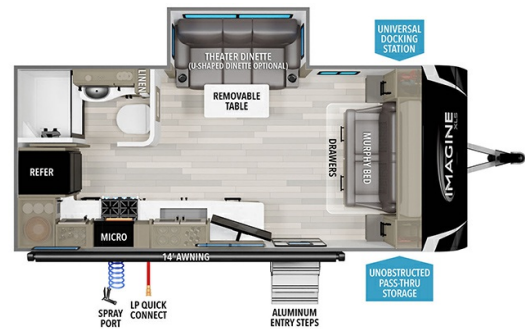

MSRP \$59,980.00

\$197 Bi-Weekly

\$0 down @ 7.99% APR for 60/240 months

(\$19,265 C.O.B.) O.A.C.

Woody's Price \$48,740.00

SPECIFICATIONS

Year	2026
Manufacturer	GRAND DESIGN
Brand	IMAGINE XLS
Model	17MKE
Type	Travel Trailer
Status	New
Stock #	50524
Financing Available	✓
Warranty Available	Manufacturer
Suspension	N/A
Leveling	N/A
Exterior Length	21.9 ft.
Dry Weight	4674 lbs.
Sleeping Capacity	4 person(s)
Interior Colour	BRYNLEE TEAK
Exterior Colour	Fiberglass
Slideouts	1

Disclaimer: Product information, pricing and photos are as accurate as possible and are subject to change without notice.

SELLING FEATURES

Specifications and Features:

- Exterior Length: 21 ft 11 in
- Exterior Width: 8 ft
- Exterior Height: 10 ft 5 in
- Interior Height: 6 ft 6 in
- Dry Weight (UVW): 4,921 lbs
- Gross Vehicle Weight Rating (GVWR): 6,395 lbs
- Hitch Weight: 517 lbs
- Fresh Water Capacity: 37 gallons
- Gray Water C...