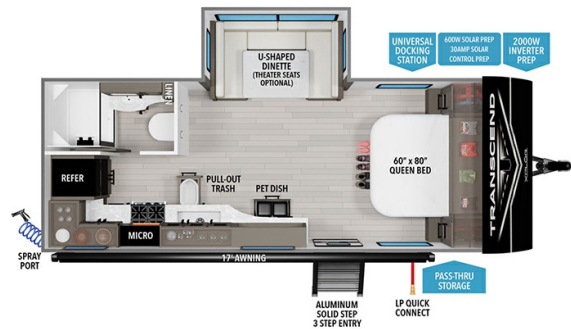

MSRP \$52,980.00

\$170 Bi-Weekly

\$0 down @ 7.99% APR for 60/240 months

(\$16,593 C.O.B.) O.A.C.

Woody's Price \$41,980.00

SPECIFICATIONS

Year	2026
Manufacturer	GRAND DESIGN
Brand	TRANSCEND
Model	20MKX
Type	Travel Trailer
Status	New
Stock #	50520
Financing Available	✓
Warranty Available	Manufacturer
Suspension	N/A
Leveling	N/A
Exterior Length	24.9 ft.
Dry Weight	6995 lbs.
Sleeping Capacity	4 person(s)
Interior Colour	LUNA
Exterior Colour	Aluminum
Slideouts	1

Disclaimer: Product information, pricing and photos are as accurate as possible and are subject to change without notice.

SELLING FEATURES

Specifications and Features:

- Exterior Length: 24' 11"
- Exterior Width: 8'
- Exterior Height: 11'
- Interior Height: 6' 6"
- Dry Weight (UVW): 5,397 lbs
- Gross Vehicle Weight Rating (GVWR): 6,995 lbs
- Hitch Weight: 517 lbs
- Fresh Water Capacity: 56 gallons
- Gray Water Capacity: 39 gallo...