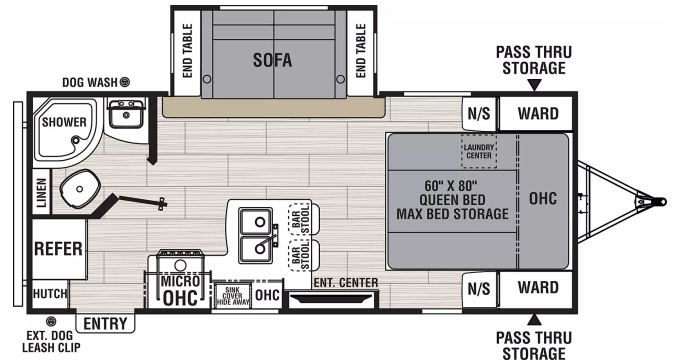

SPECIAL UNIT
\$39,900.00

Originally \$44,900

\$216 Bi-Weekly
2025 COACHMEN NORTHERN SPIRIT 1943RB
SPECIFICATIONS

Year	2025
Manufacturer	COACHMEN
Brand	NORTHERN SPIRIT
Model	1943RB
Type	Travel Trailer
Status	New
Stock #	8685
Financing Available	✓
Warranty Available	✓
Suspension	N/A
Leveling	N/A
Exterior Length	19.0 ft.
Dry Weight	4926 lbs.
Sleeping Capacity	4 person(s)
Interior Colour	N/A
Exterior Colour	Fibreglass
Slideouts	1

 SLEEPS 4
 QUEEN BED
 COUPLES UNIT

CAMPING SIMPLIFIED FEATURES

- MAX BED STORAGE
- Motion Activated Floor Lights (Bedroom and bathroom)
- "Twice Cool" Dual Ducted Air Conditioning System
- Lighted USB Por...